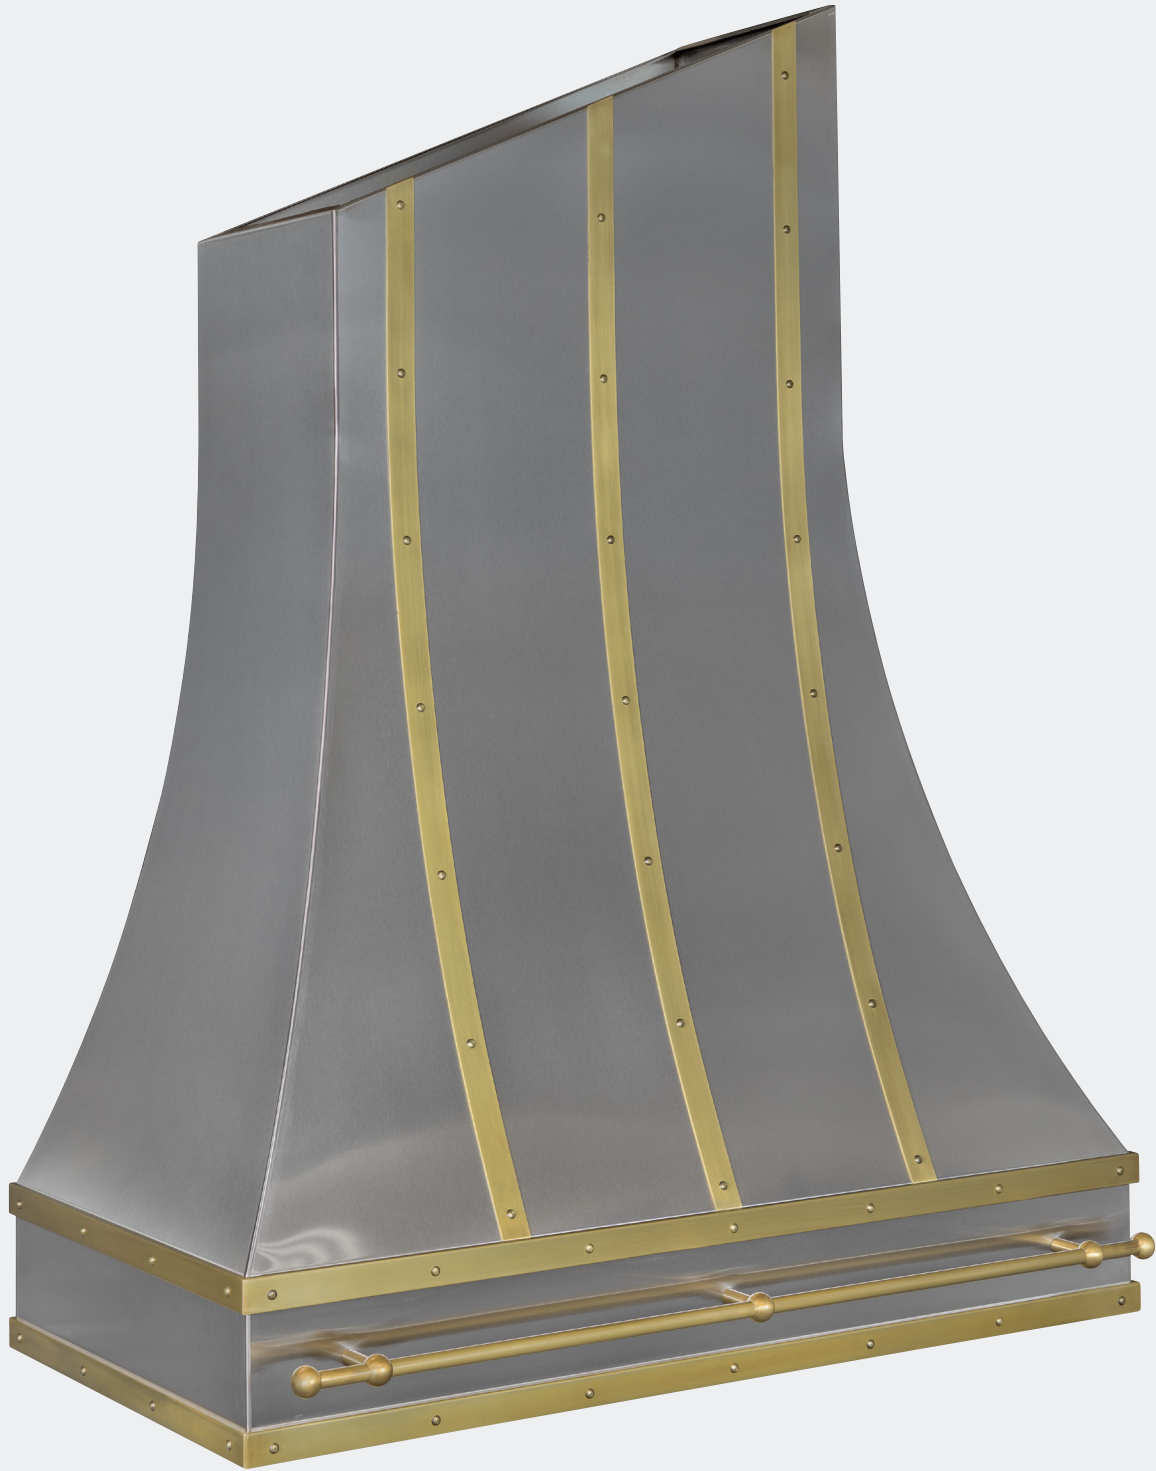

Glenrose

#5313

Material	Stainless Steel Hood & Brass Trim
Patina	Brushed SS (Body) & Ash Brown (Trim)
Width	50"