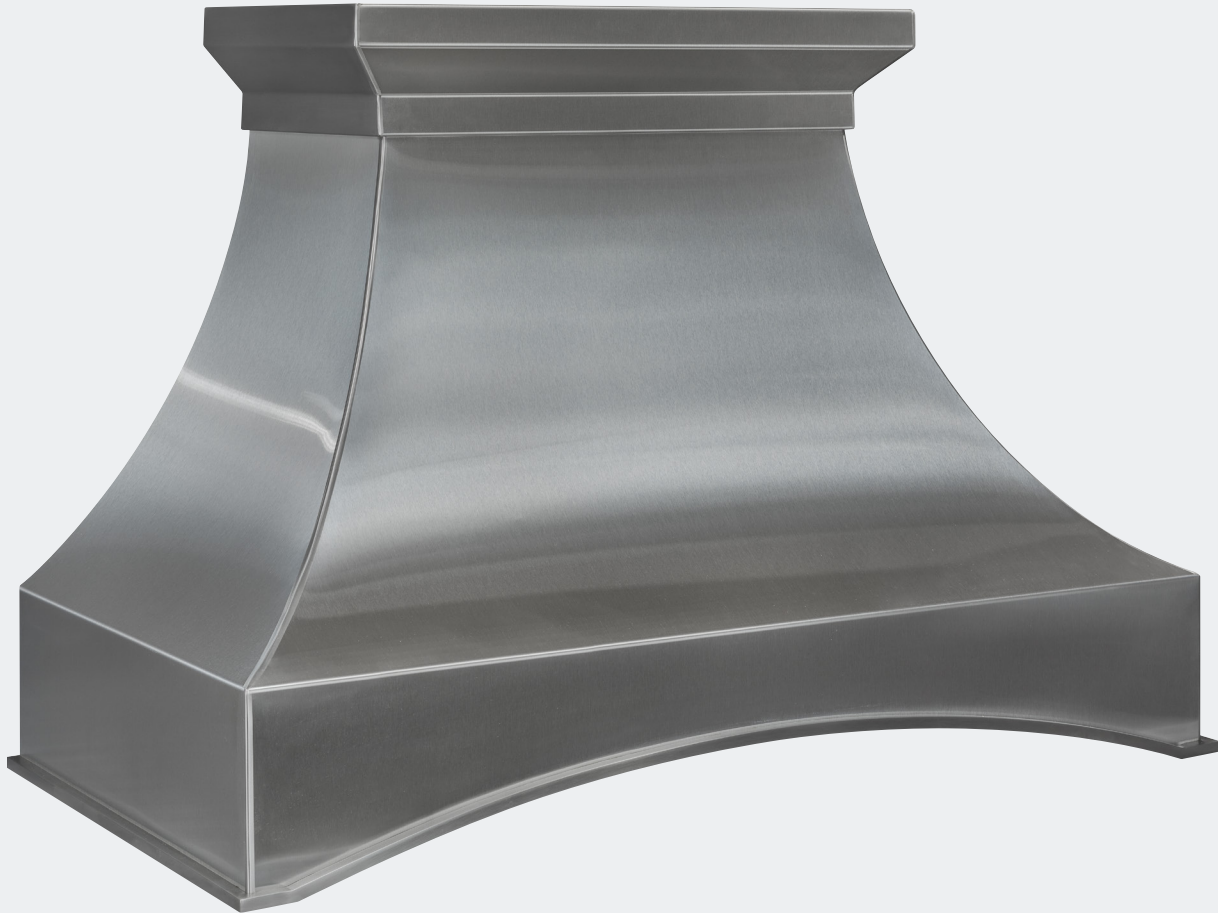

Marion

#11670

Material	Stainless Steel

Patina	Brushed SS

Width	42"