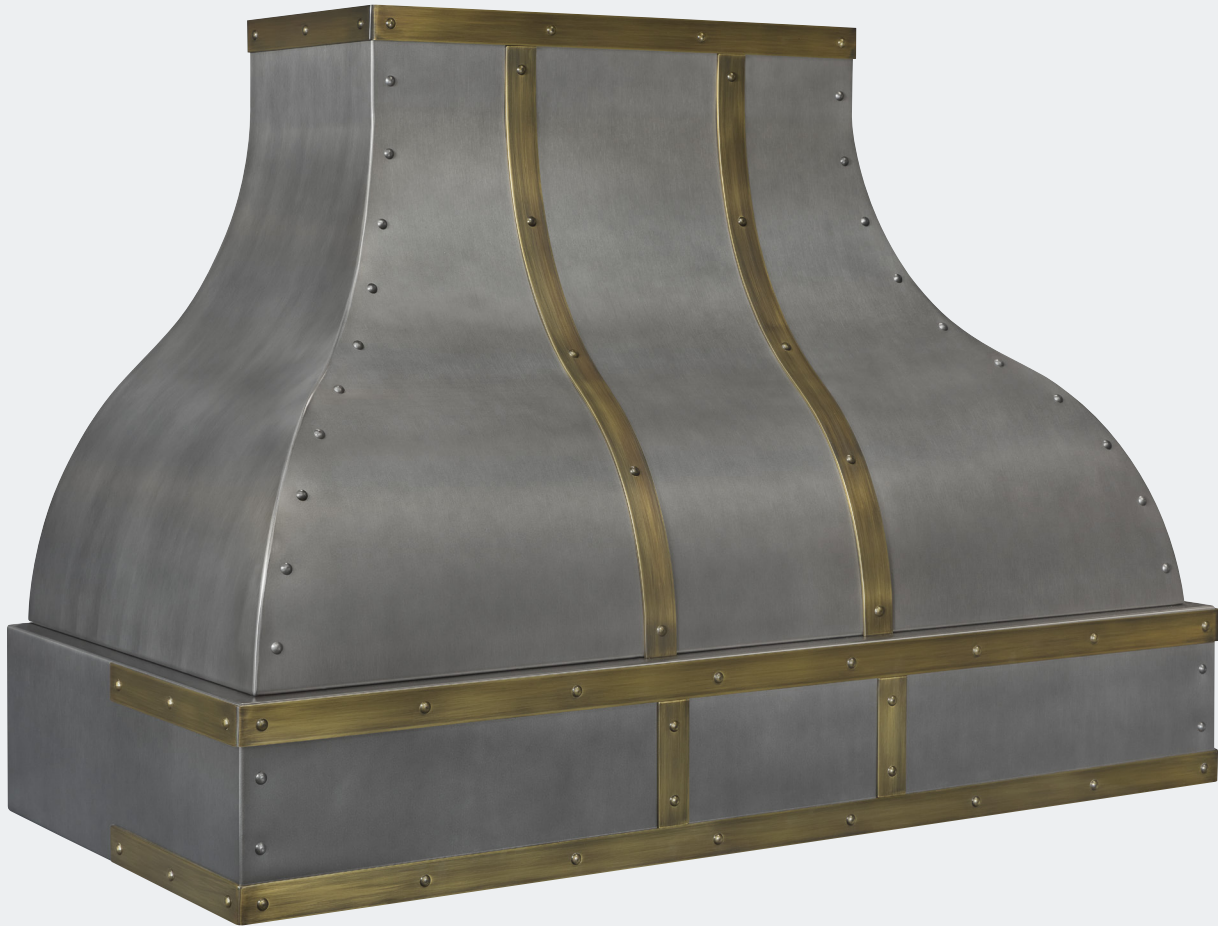

Complex Curves

The Complex Curves style range hoods encompass both concave and convex shapes, creating an elegant addition to any kitchen.

Alpine

#5804

Material	Zinc
Patina	Flint (Body) & Fossil (Trim)
Width	73"