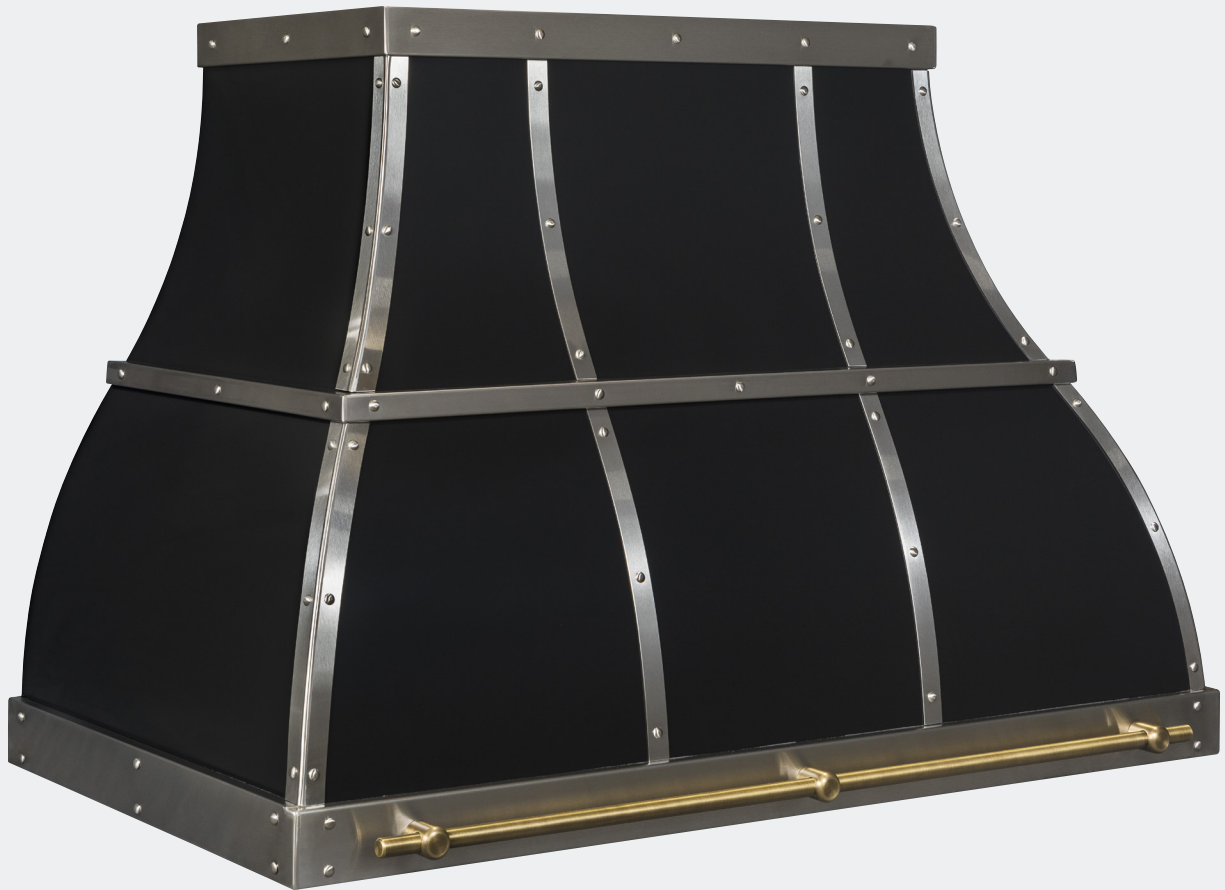

Cathedral

#3252

Material	Steel Hood, Stainless Trim, & Brass Towel Bar
Patina	Black Paint (Body), Brushed SS (Trim), & Ash Brown Towel Bar
Width	73"