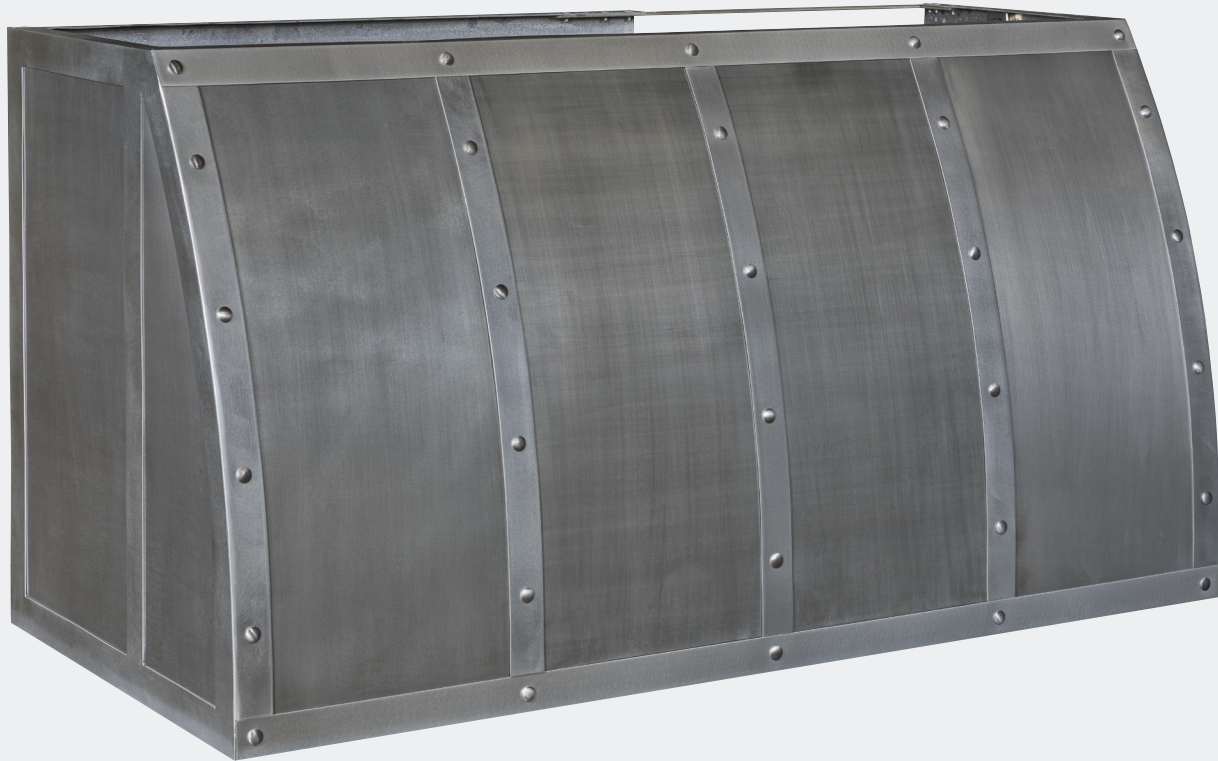

Higgins

#1057

Material	Zinc
Patina	Slate
Width	48"