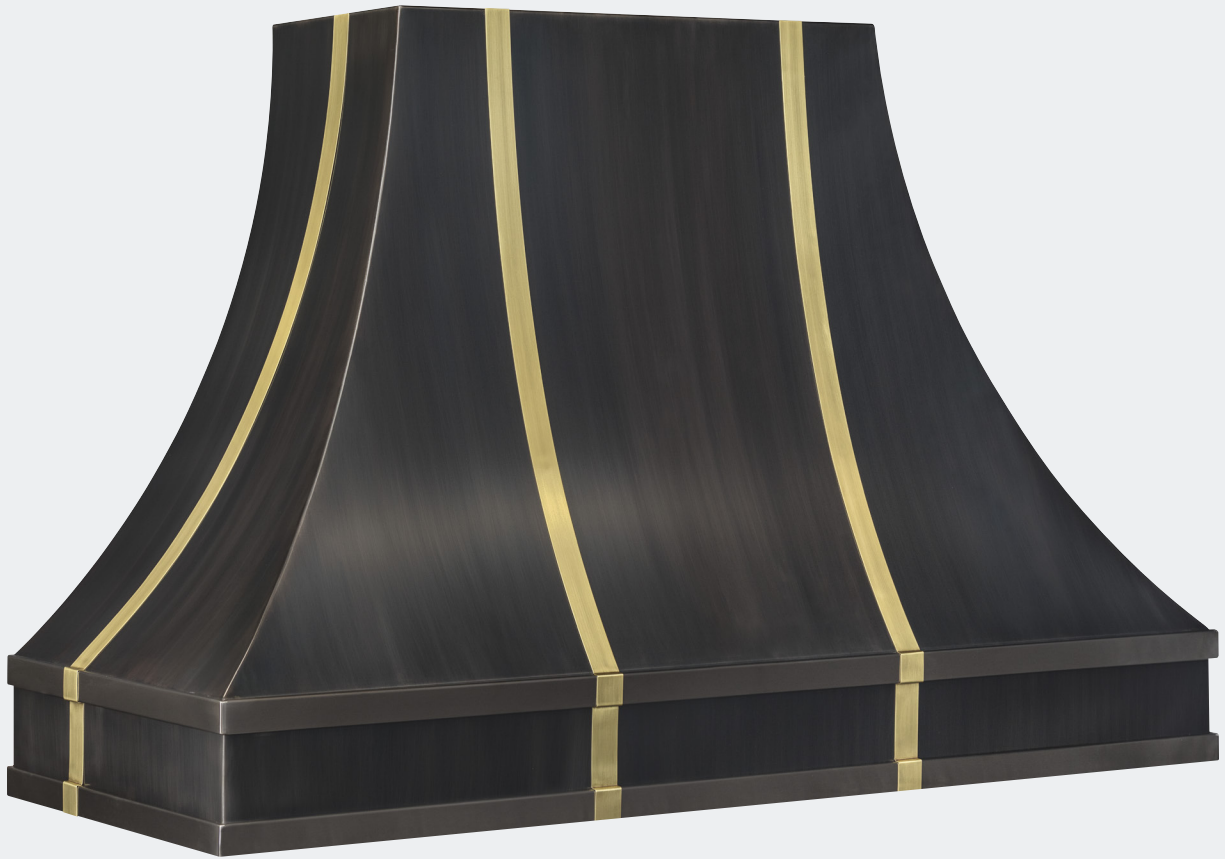

Coblentz

#6135

Material	Stainless Steel Hood & Brass Trim
Patina	Black SS (Body) & Brushed Brass (Trim)
Width	60"