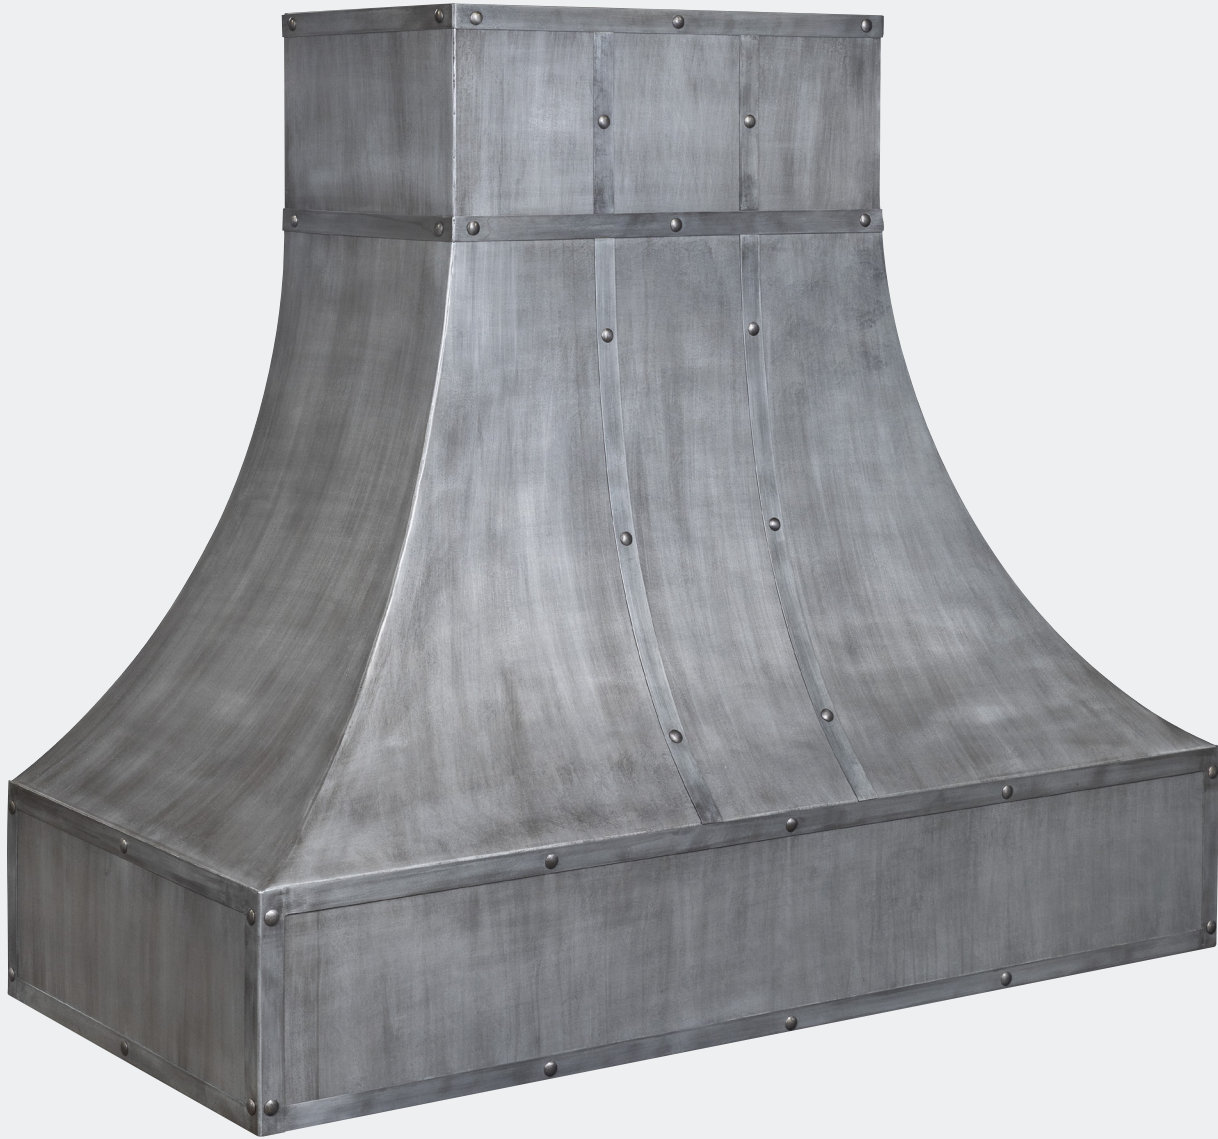

Sierra

#6433

Material | Zinc

Patina | Slate

Width | 48"