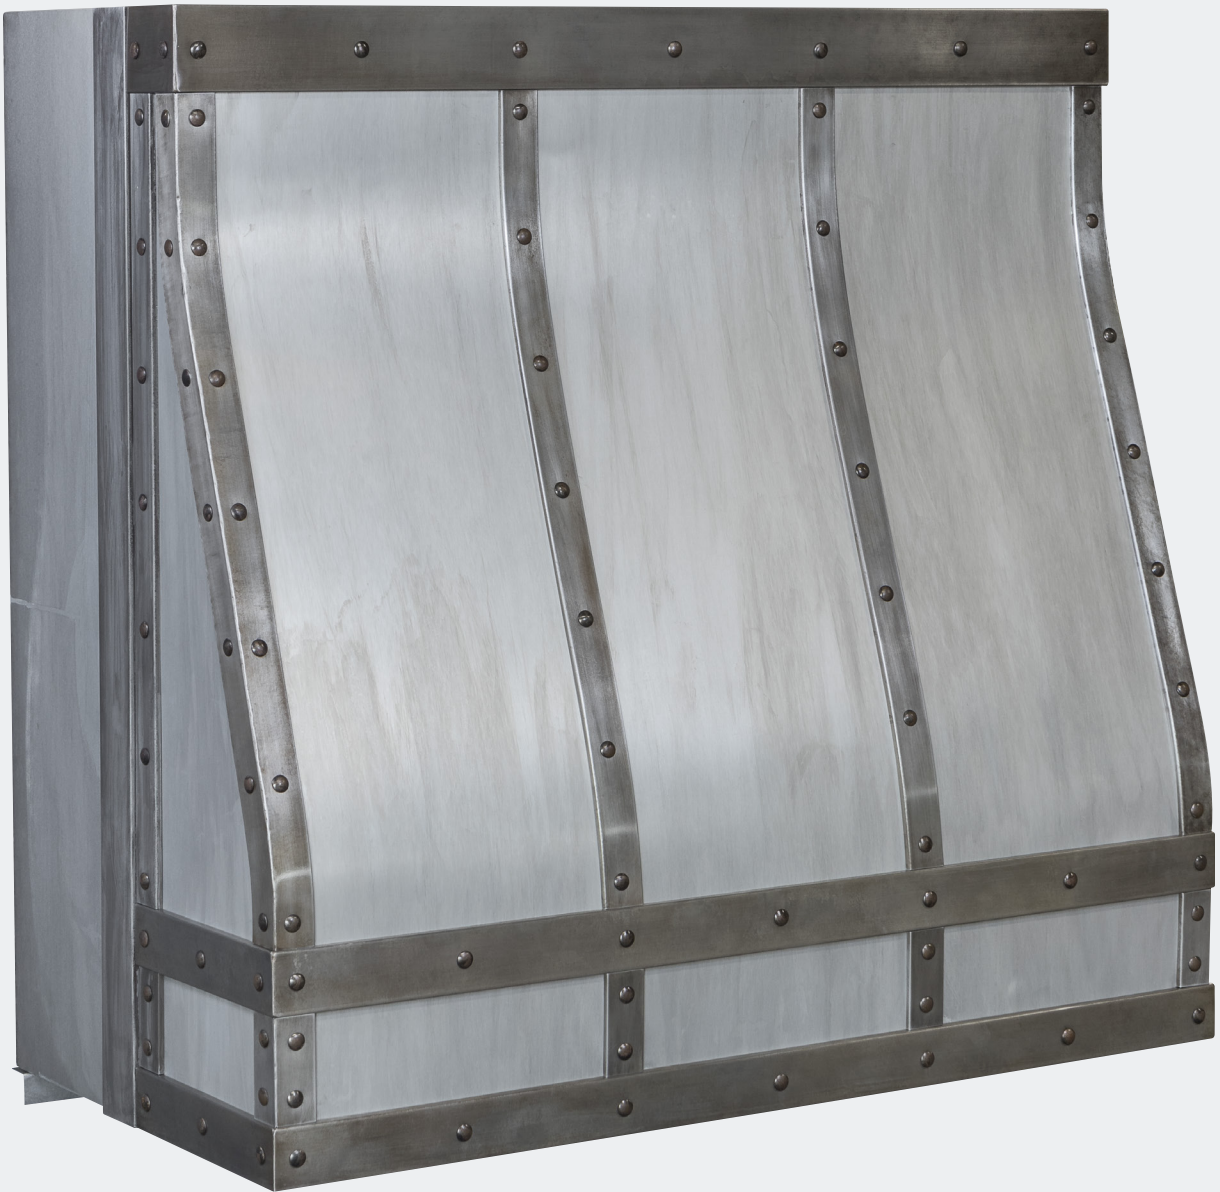

Sandusky

#3479

Material	Zinc
Patina	Shadow (Body) & Slate (Trim)
Width	48"