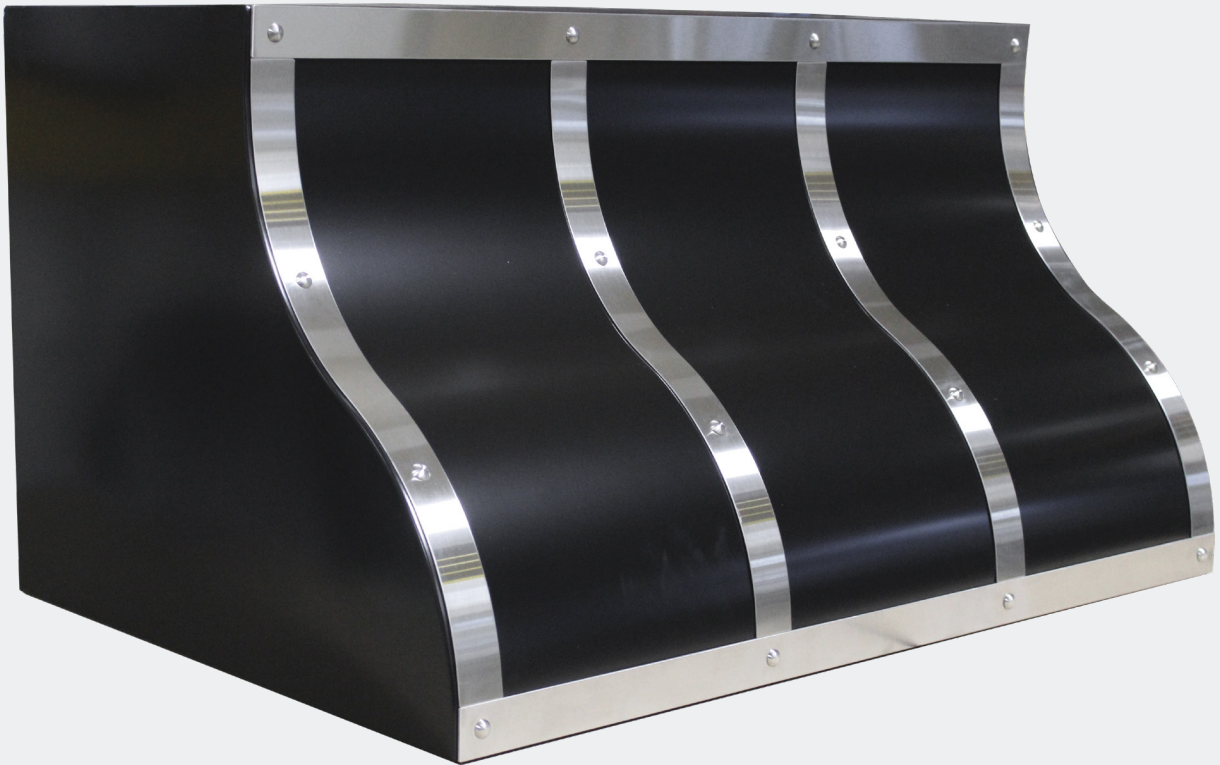

Kitchen Queen

#1418

Material	Stainless Steel
Patina	Powder Coat (Body) & Trim Kit
Width	30"