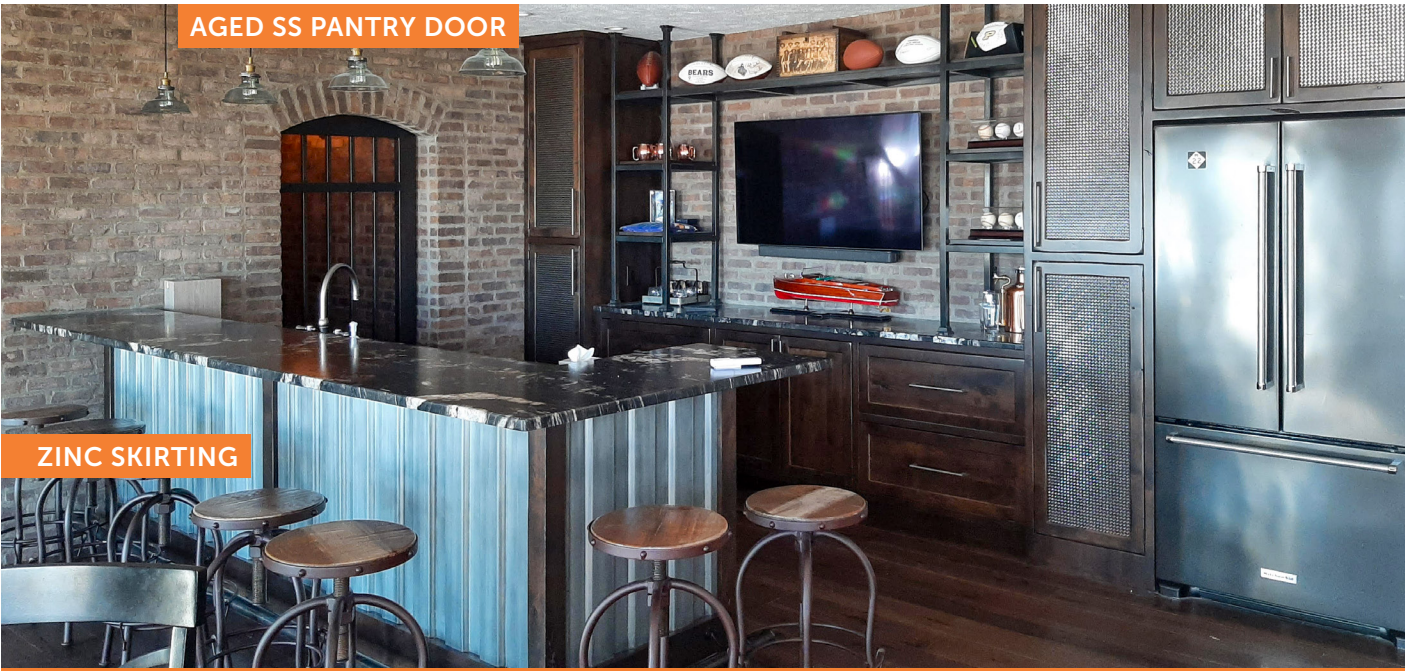

ZINC SKIRTING

AGED SS PANTRY DOOR