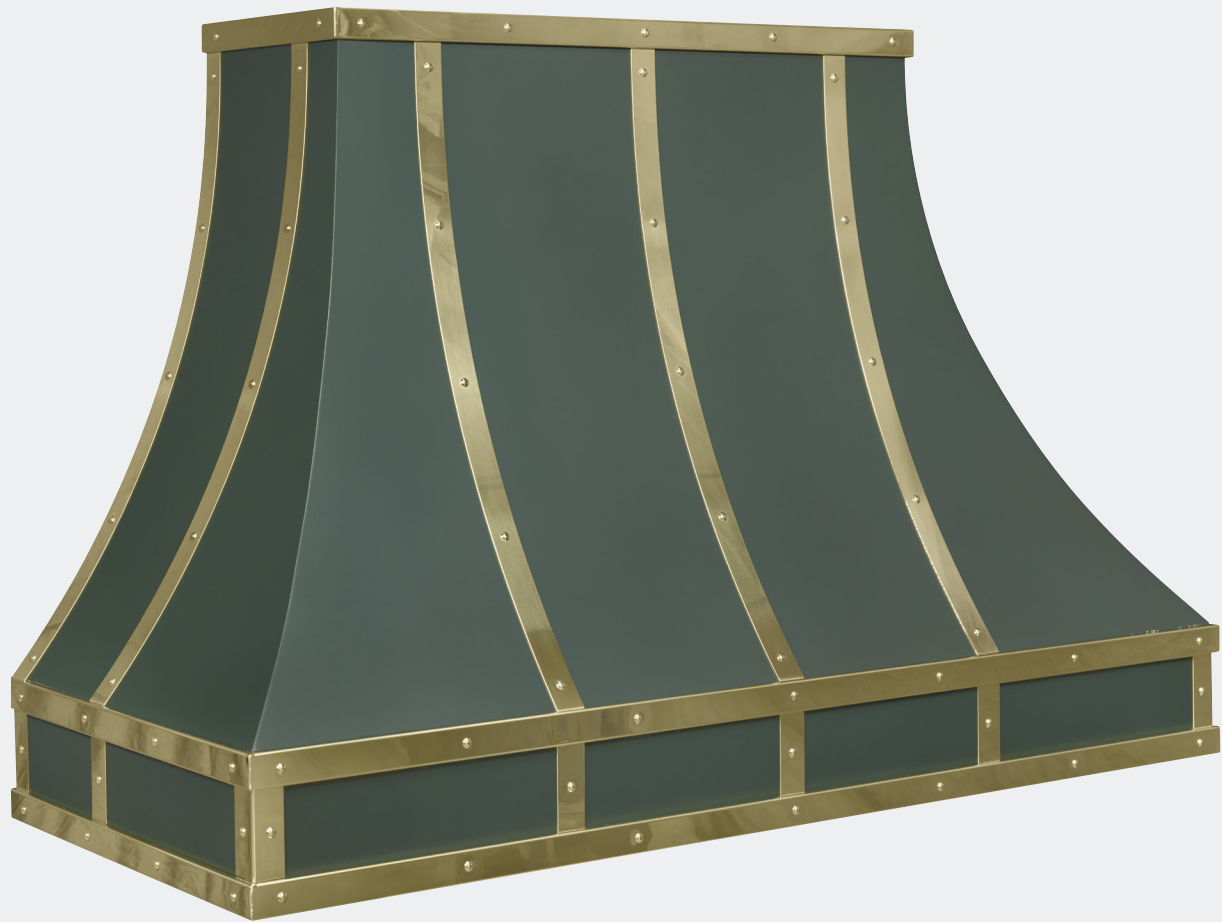

Breckenridge

#9900

Material	Steel Hood & Brass Trim
Patina	Custom Paint Color (Body) & Mirror (Trim)
Width	48"