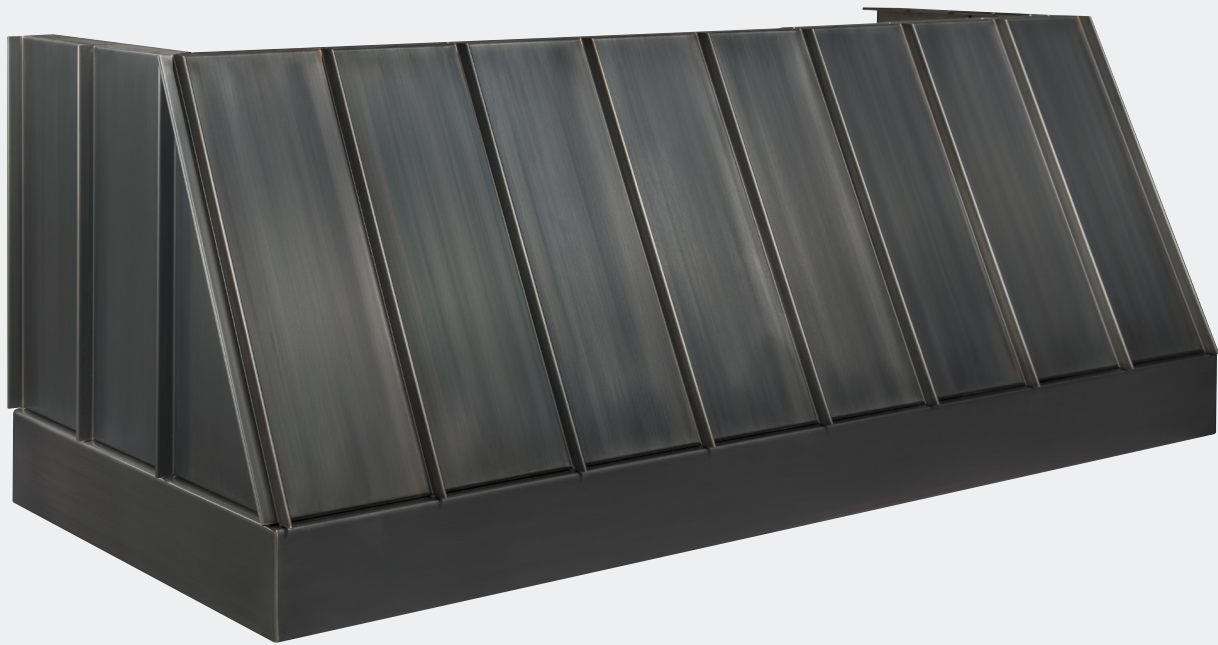

Arthur

#0932

Material	Stainless Hood & Brass Trim
Patina	Brushed SS (Body) & Ash Brown (Trim)
Width	54"

Blue Ridge

#6758

Material	Zinc
Patina	Slate
Width	45"

Boulder

#2400