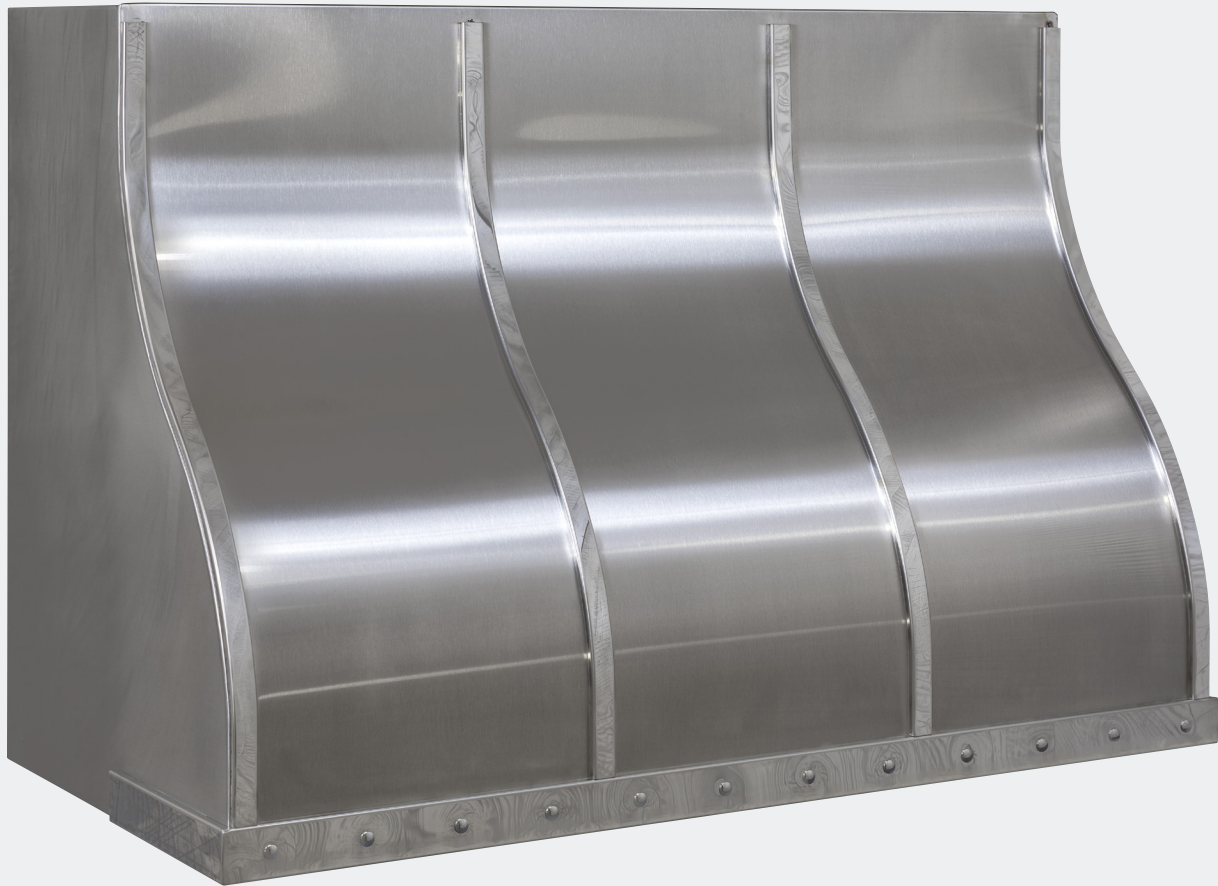

Wagner

#8804

Material	Stainless Steel
Patina	Brushed SS (Body) & Mirror (Trim)
Width	48"