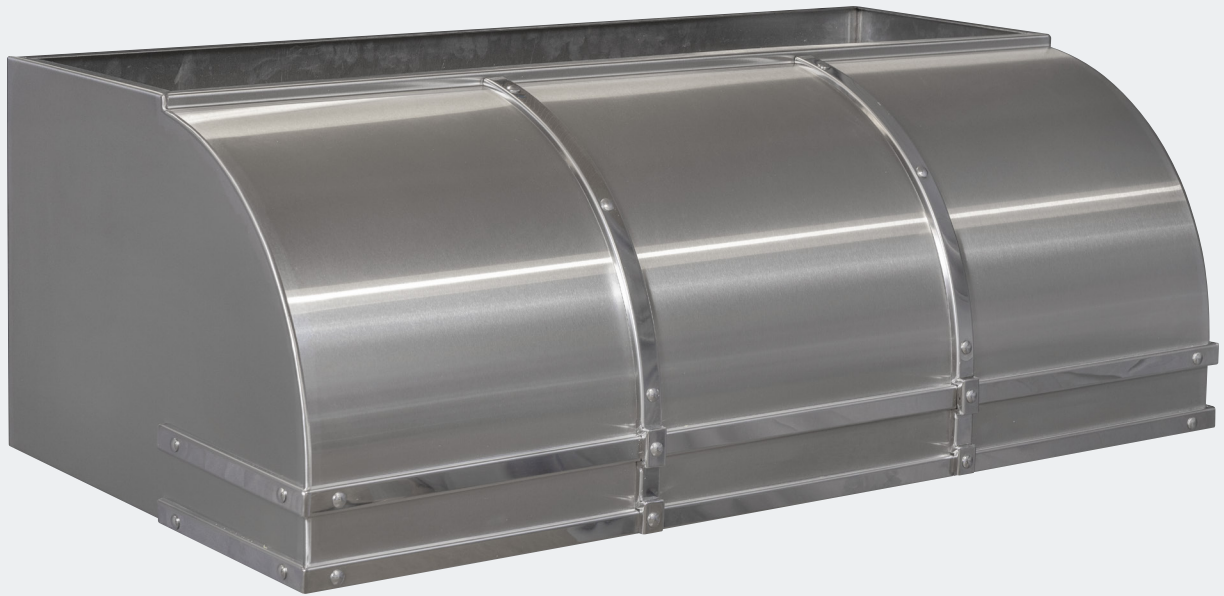

Shoemaker

#2786

Material	Stainless Steel
Patina	Brushed SS (Body) & Mirror (Trim)
Width	48"