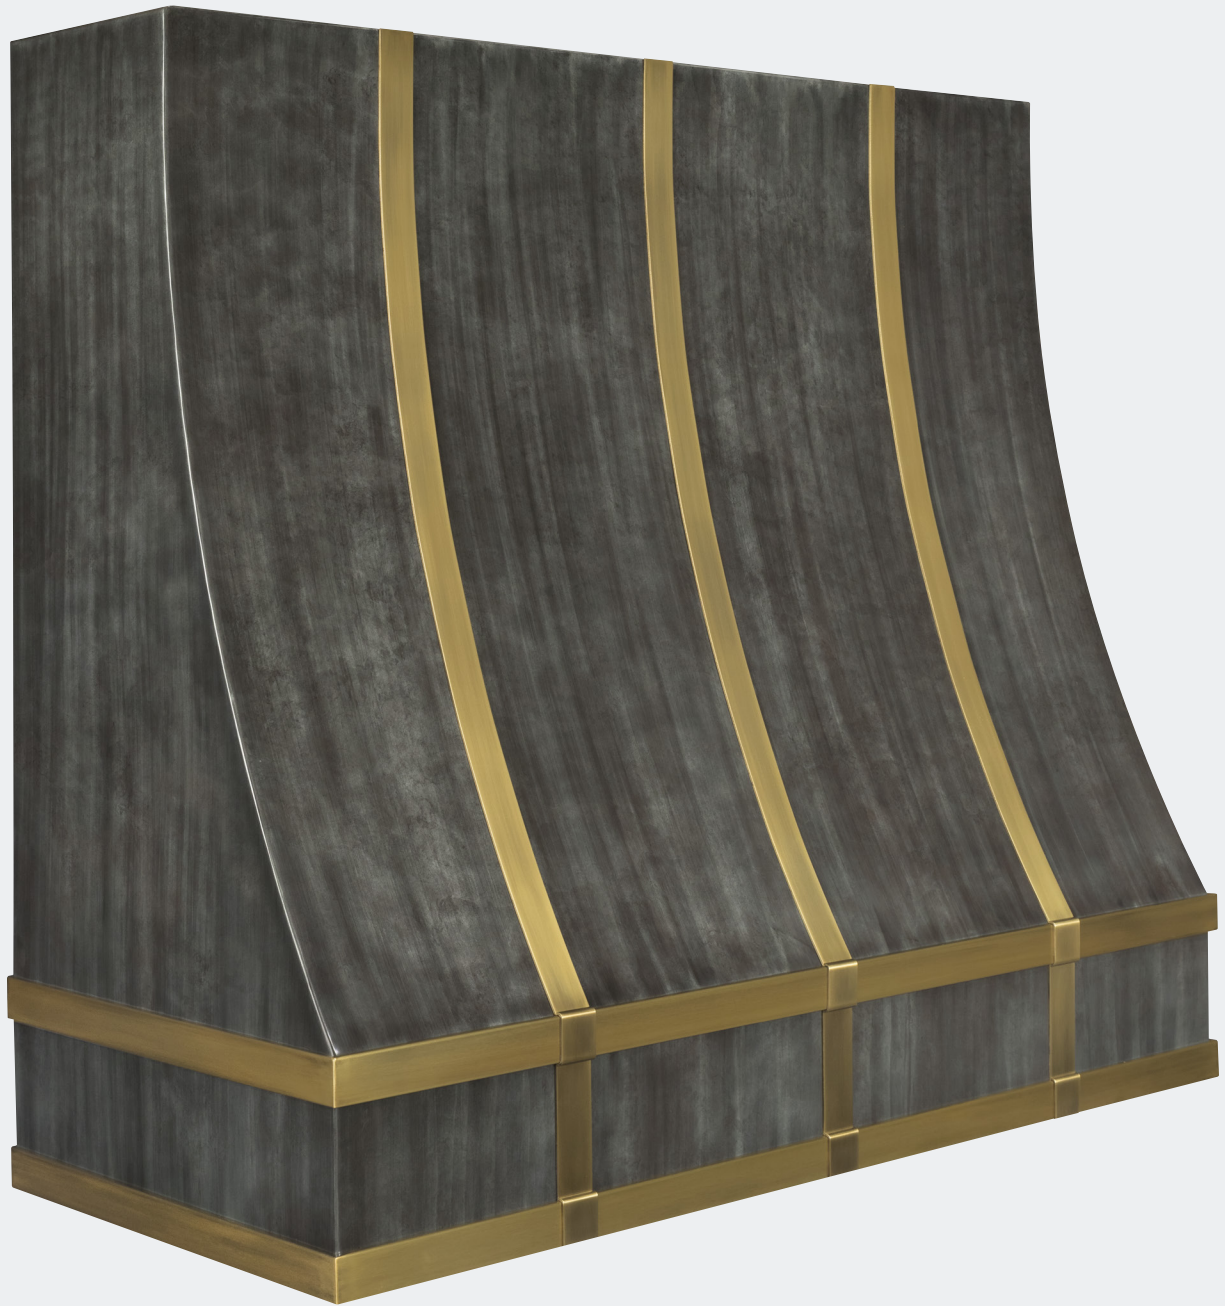

Aspen

#1773

Material	Zinc Hood & Brass Trim
Patina	Flint (Body) & Ash Brown (Trim)
Width	38"