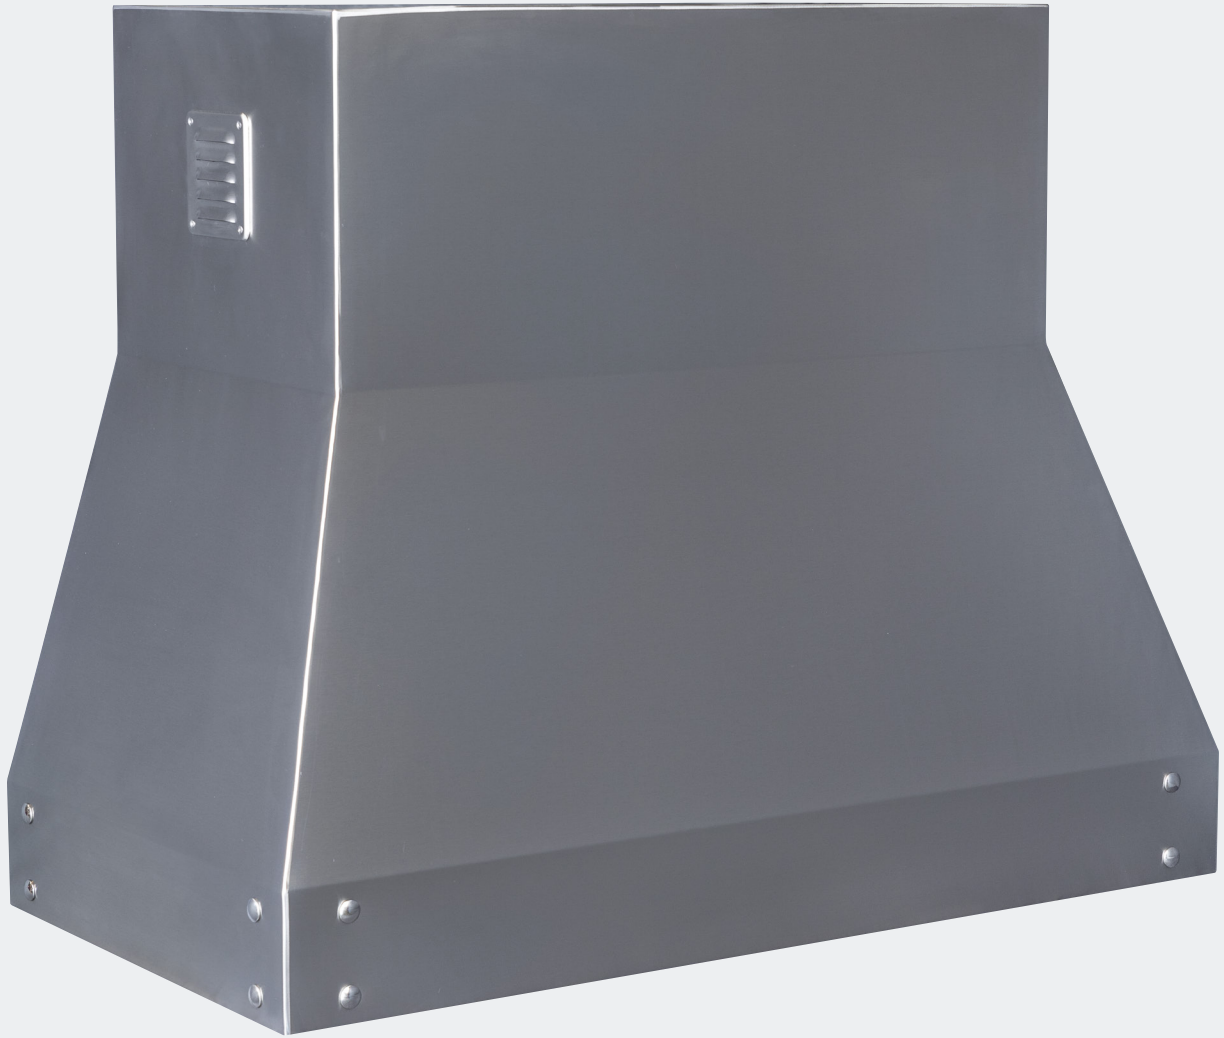

Century

#1306

Material	Stainless Hood
Patina	Brushed SS
Width	42"