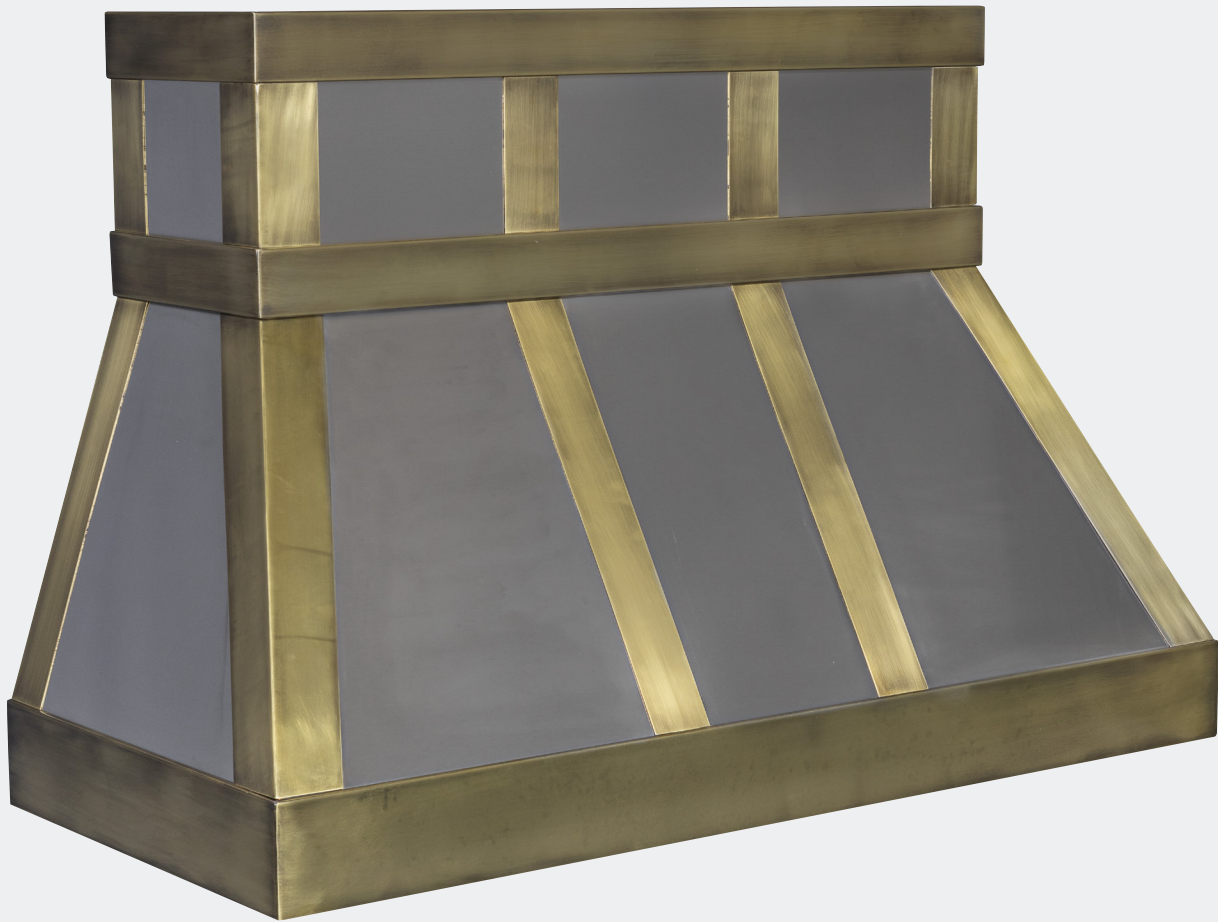

V-CG
Shadow

AB-M38-Z
Nightsky

STRAIGHT

Straight

This hood style makes any kitchen look expensive with its strong silhouette and clean straight lines.

Arthur

#7483

Material	Stainless
Patina	Brushed SS (Body) & Mirror (Trim)
Width	54"