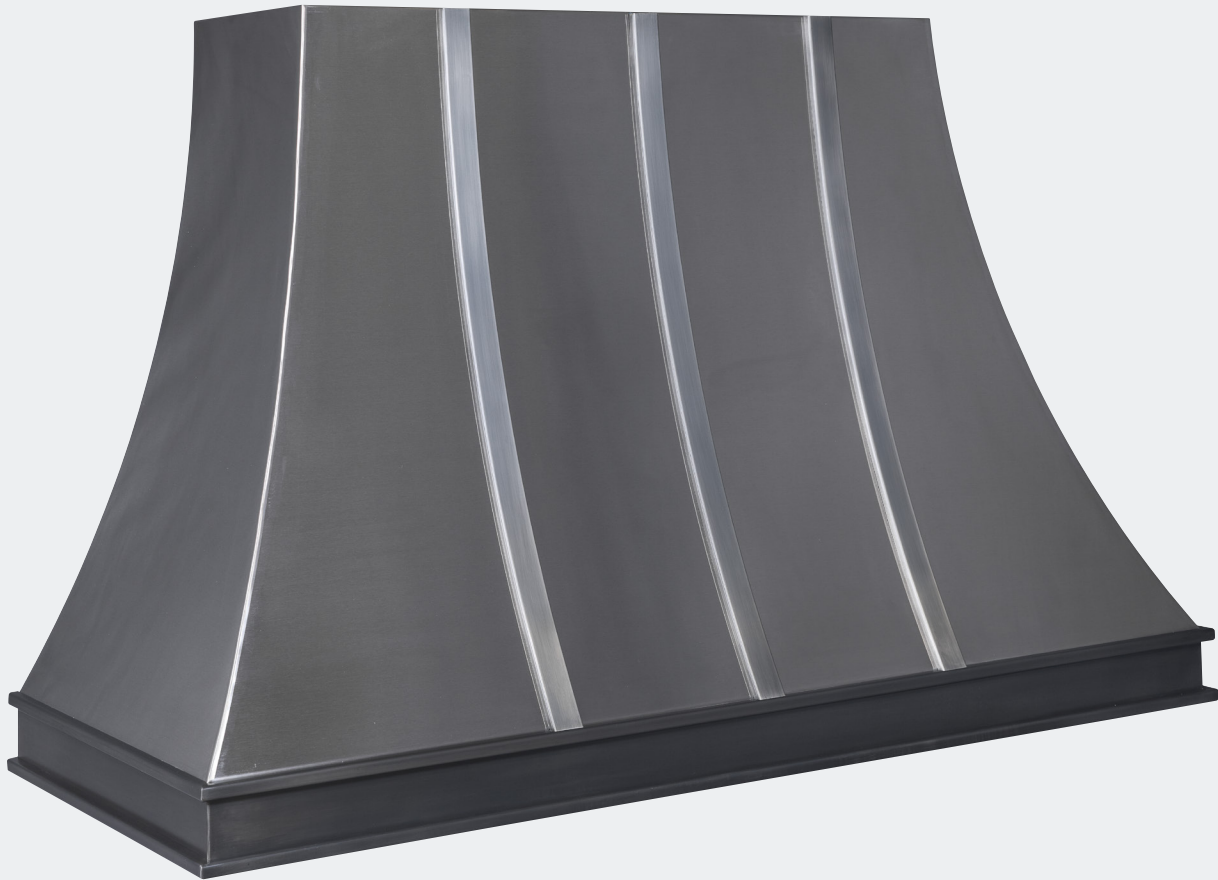

Miller

#9733

Material	Stainless Steel
Patina	Brushed SS (Body) & Black SS (Trim)
Width	54"