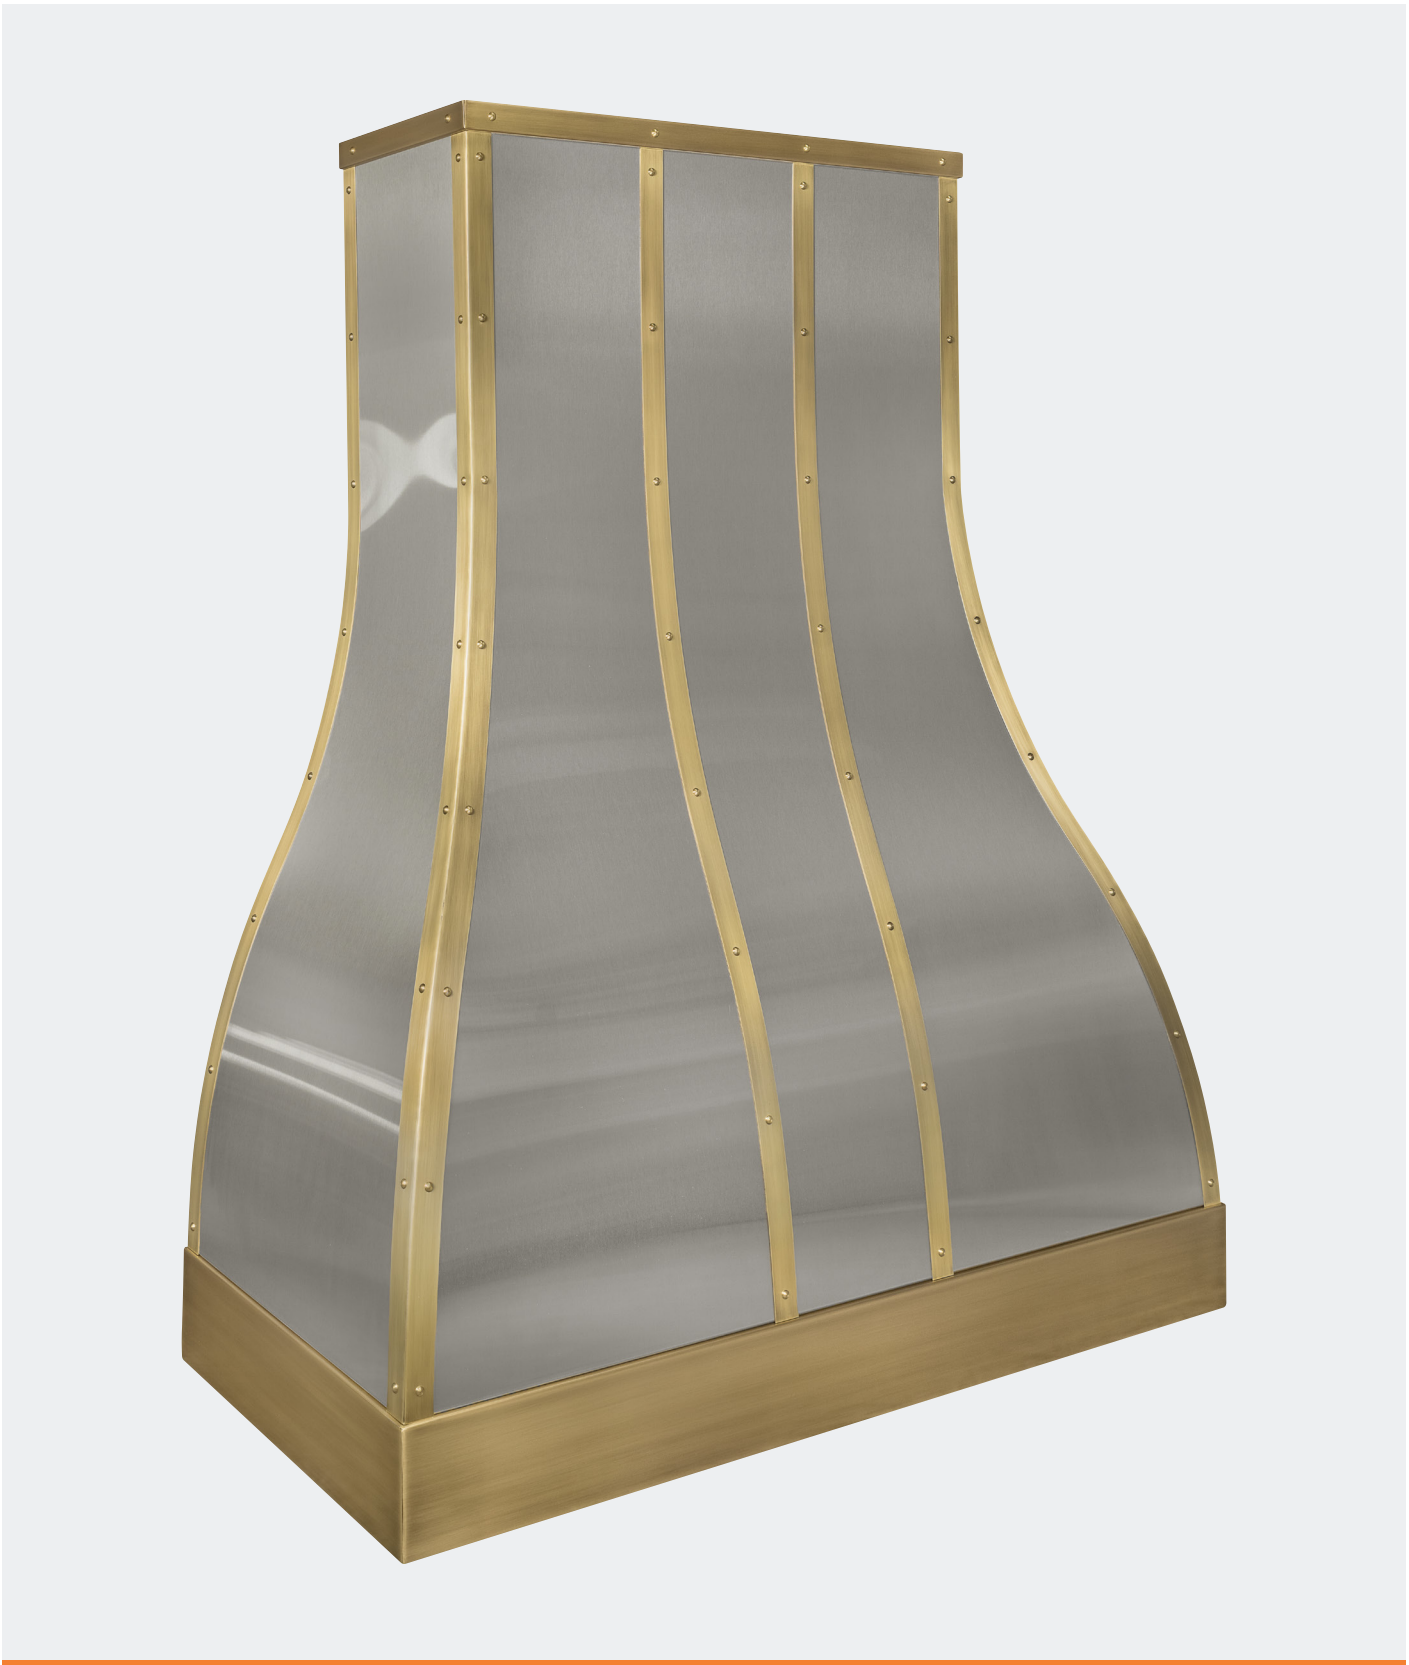

Avon

#2810

Material	Stainless Steel Hood & Brass Trim
Patina	Charcoal (Body) & Chestnut (Trim)
Width	80"

Cathedral

#3252

Material	Steel Hood, Stainless Trim, & Brass Towel Bar
Patina	Black Paint (Body), Brushed SS (Trim), & Ash Brown Towel Bar
Width	73"