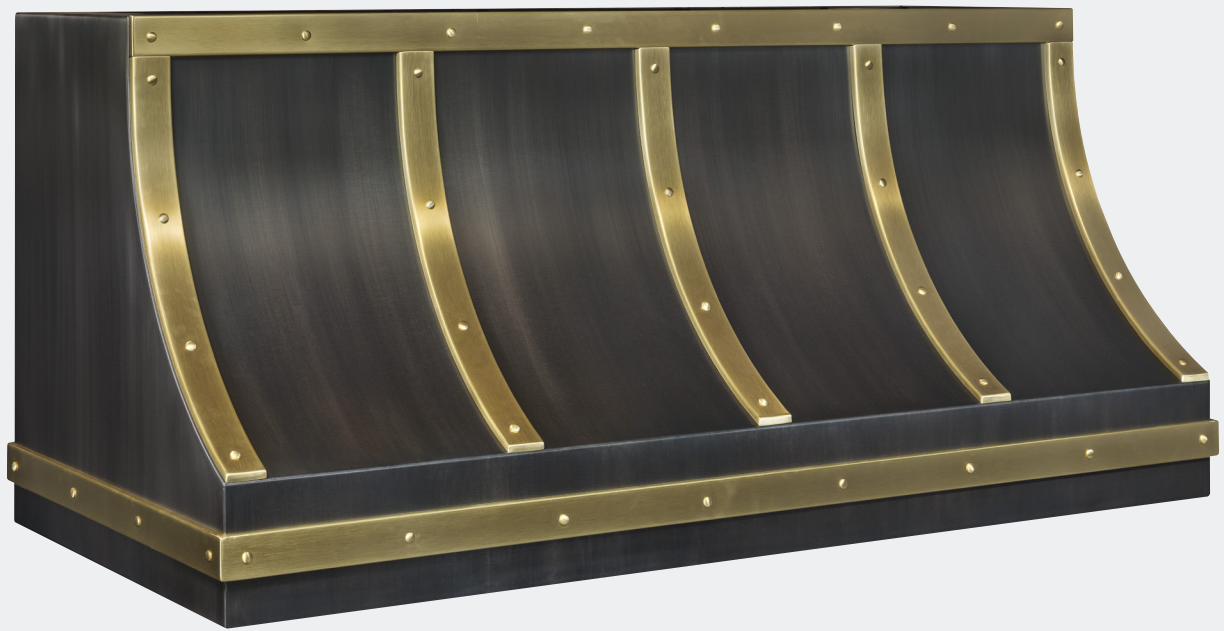

Jay

#1642

Material	Stainless Steel Hood & Brass Trim
Patina	Black Walnut (Body) & Brushed (Trim)
Width	42"