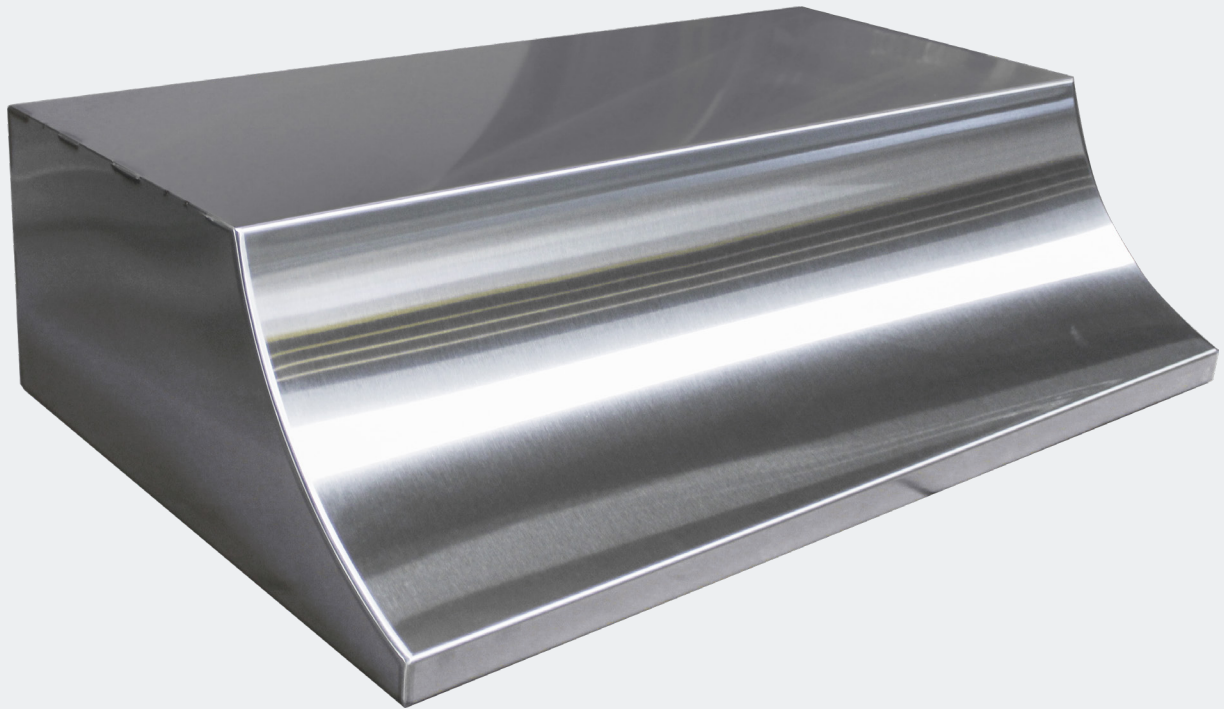

Width	30"
-------	-----

Kitchen Queen

#1418

Material	Stainless Steel
Patina	Powder Coat (Body) & Trim Kit
Width	30"

Pruno

#3875

Material	Bronze
Patina	Oil Rubbed Bronze & Powder Coat
Width	30"

Sunbeam