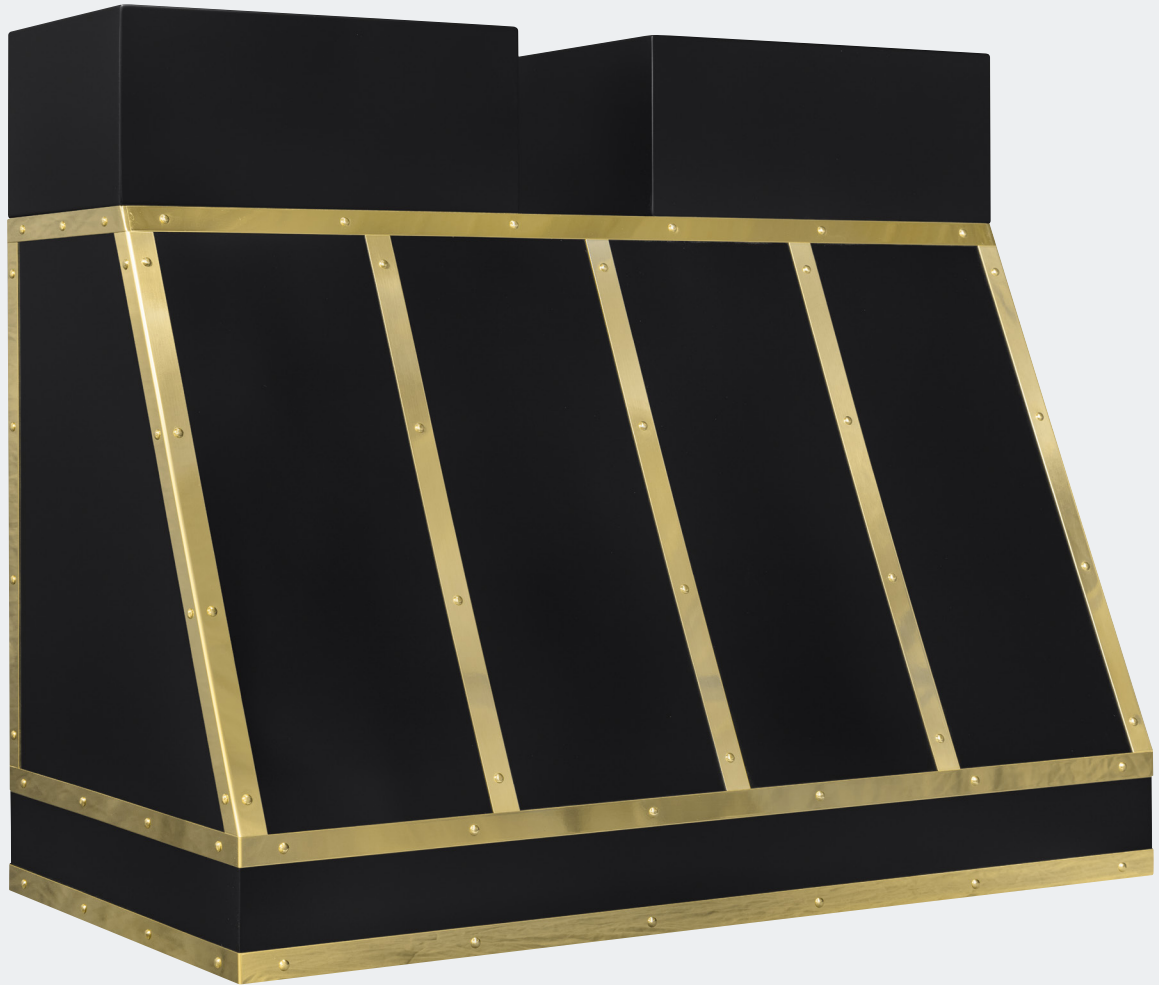

Material	Stainless Steel Hood
Patina	Brushed SS
Width	72"

Sterling

#141528

Material	Stainless Steel
Patina	Brushed SS
Width	36"

Sterling Black

#141527

Material	Steel Hood
Patina	Flat Black Paint
Width	30"

Stonehall