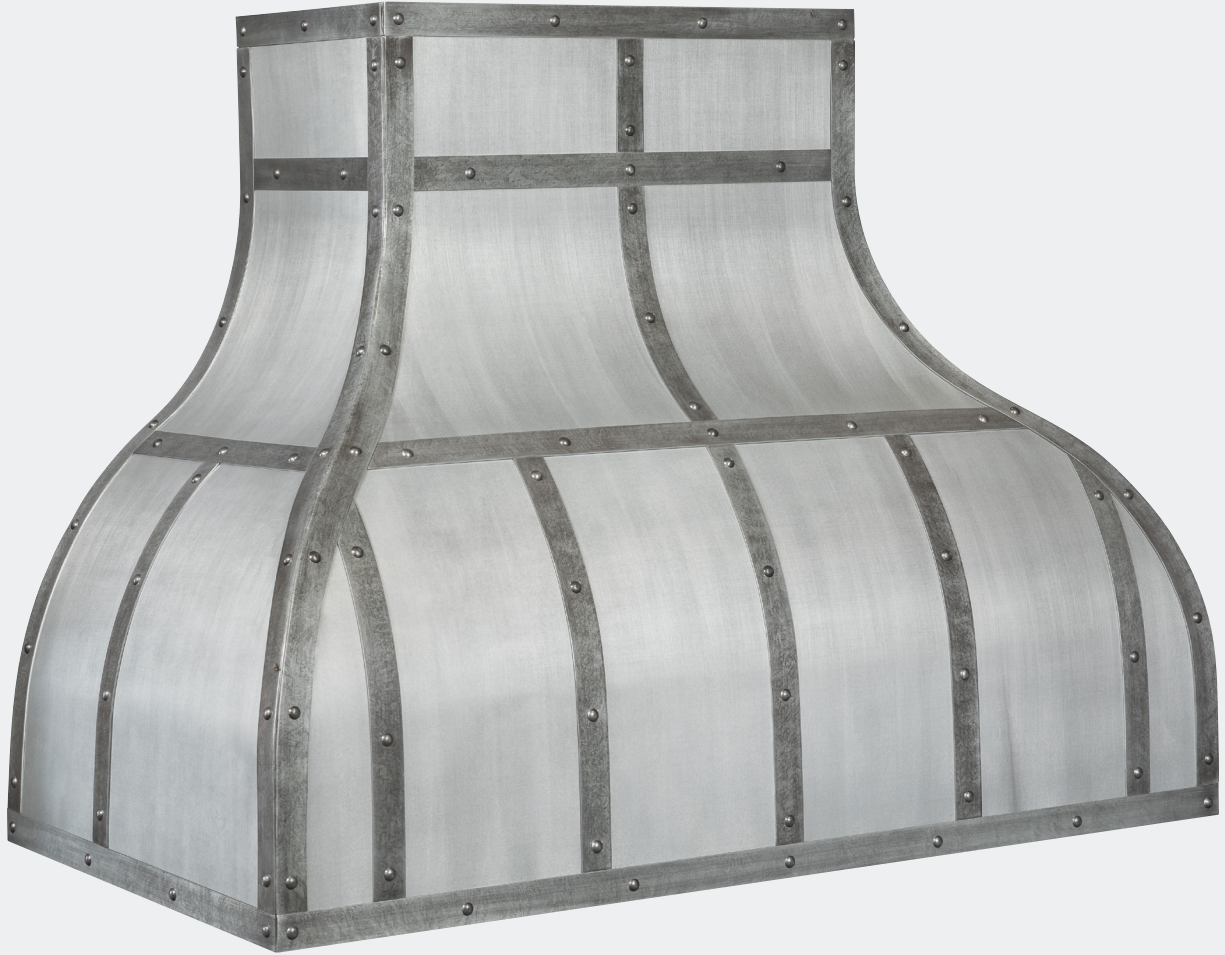

Complex Curves

The Complex Curves style range hoods encompass both concave and convex shapes, creating an elegant addition to any kitchen.

Alpine

#5804

Material	Zinc
Patina	Flint (Body) & Fossil (Trim)
Width	73"