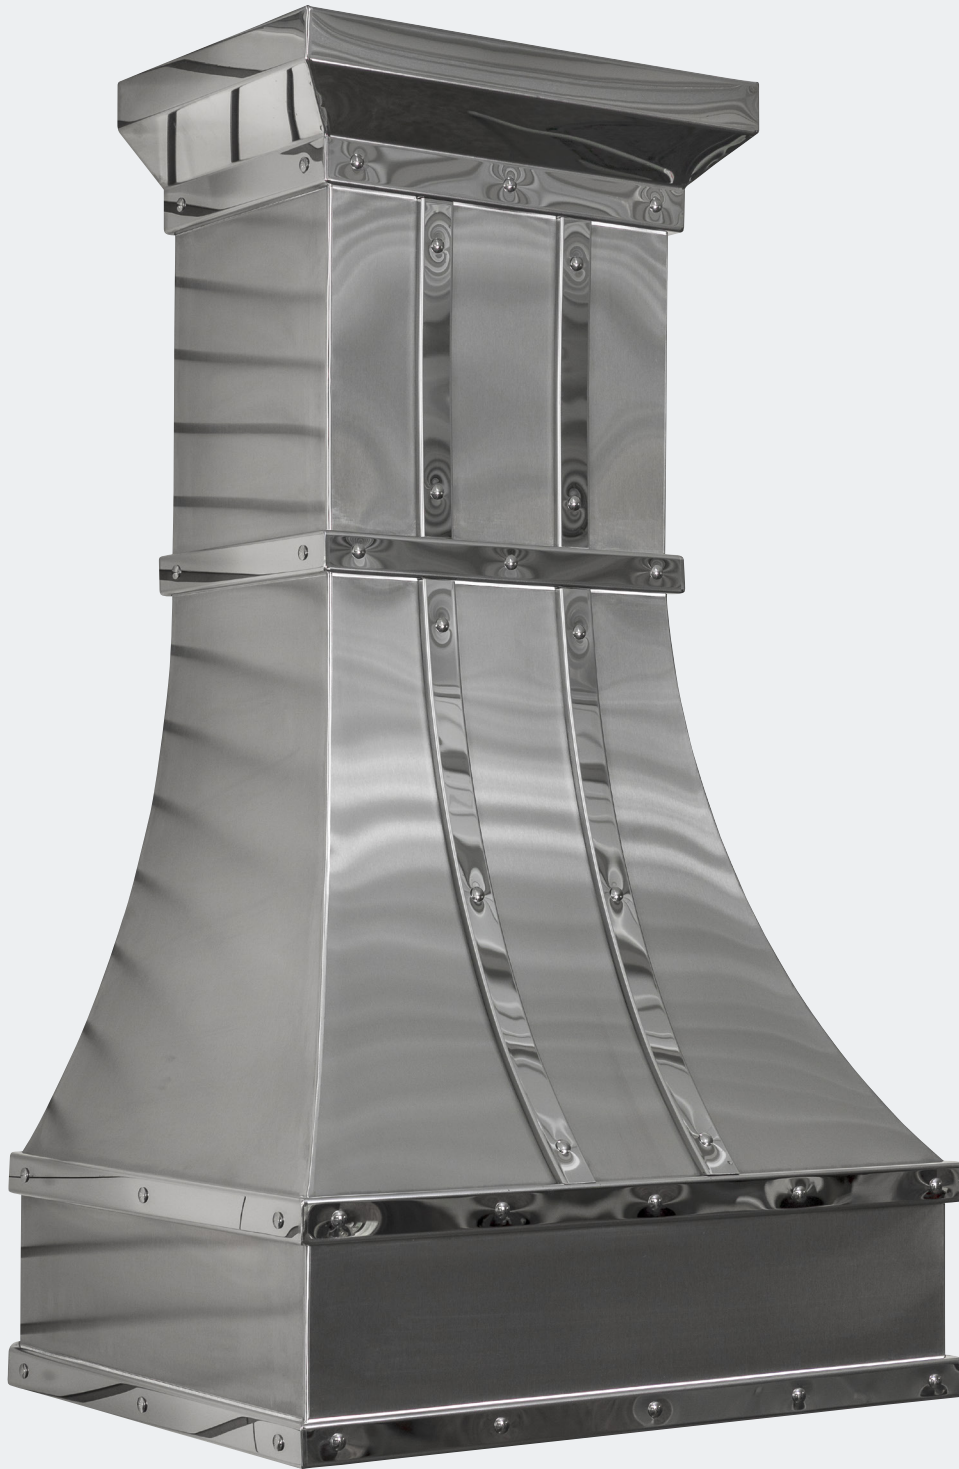

Manhattan

#8252

Material	Stainless Steel
Patina	Brushed SS (Body) & Mirror (Trim)
Width	30"

Manhattan

#1118

Material	Stainless Steel Hood & Brass Trim
Patina	Brushed SS (Body) & Brushed Brass (Trim)
Width	54"