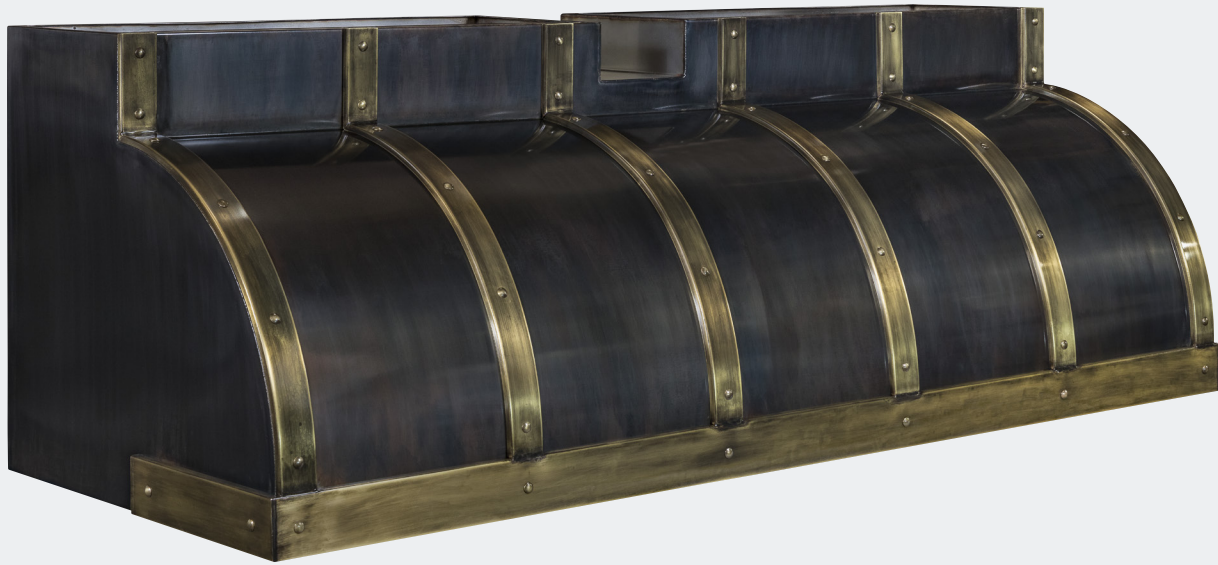

Width	61"
-------	-----

Rio Grande

#5804

Material	Copper Hood & Stainless Trim
Patina	Copper (Body) & Brushed SS (Trim)
Width	80"

Rio Grande

#5805

Material	Stainless Steel Hood & Steel Trim
Patina	Black Walnut (Body) & Black Paint (Trim)
Width	80"