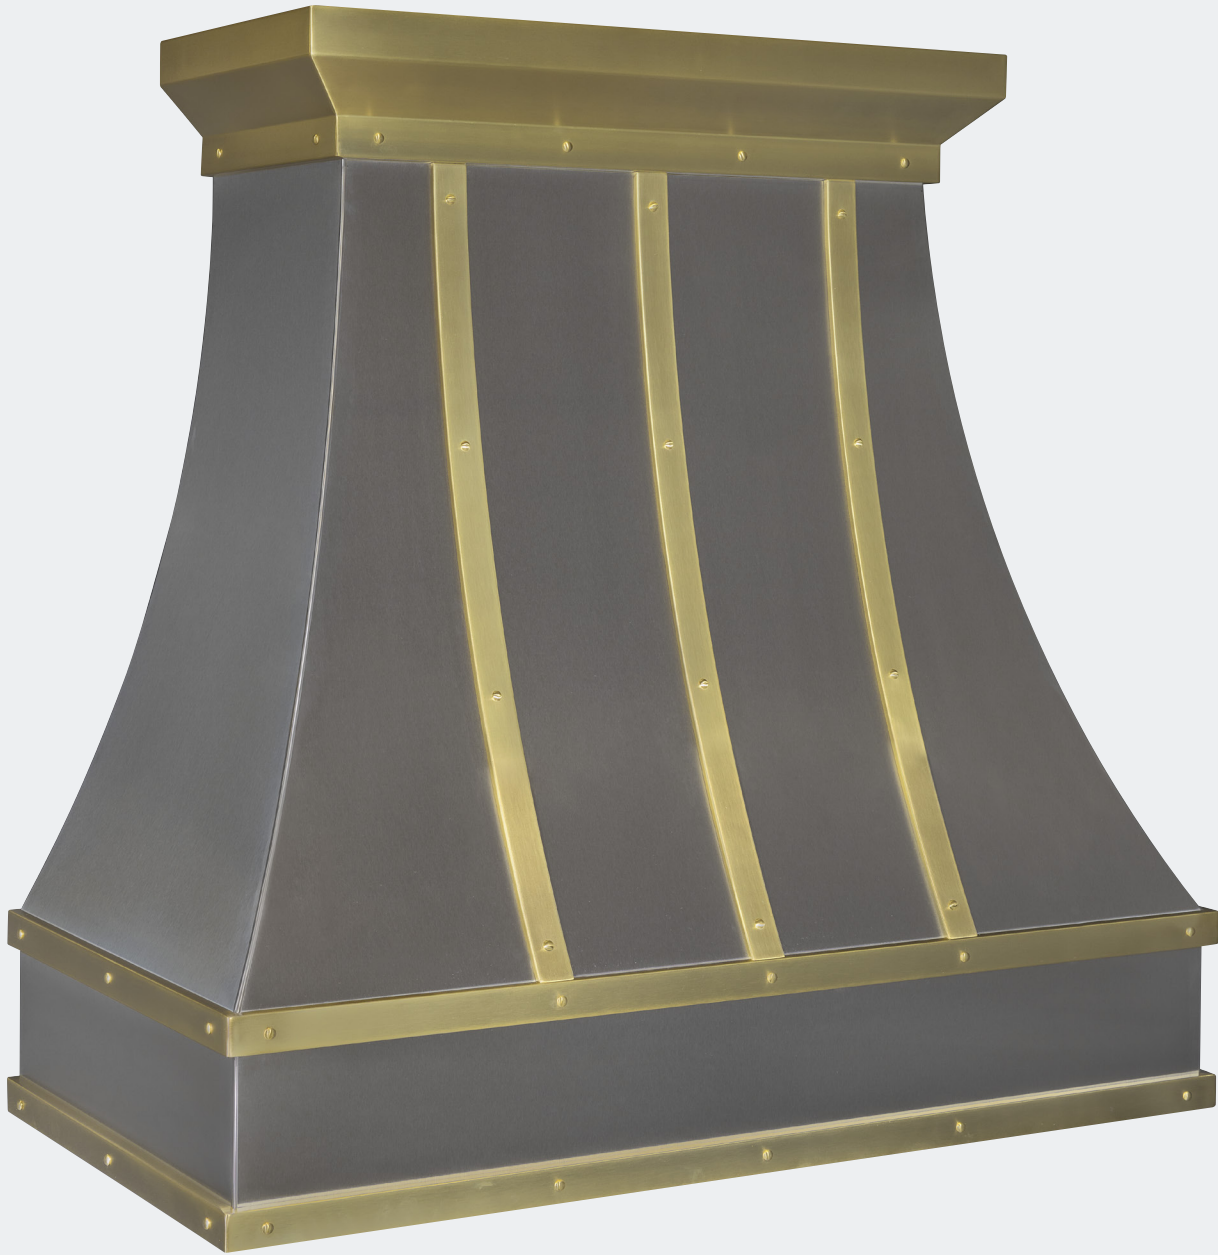

Manhattan

#1118

Material	Stainless Steel Hood & Brass Trim
Patina	Brushed SS (Body) & Brushed Brass (Trim)
Width	54"