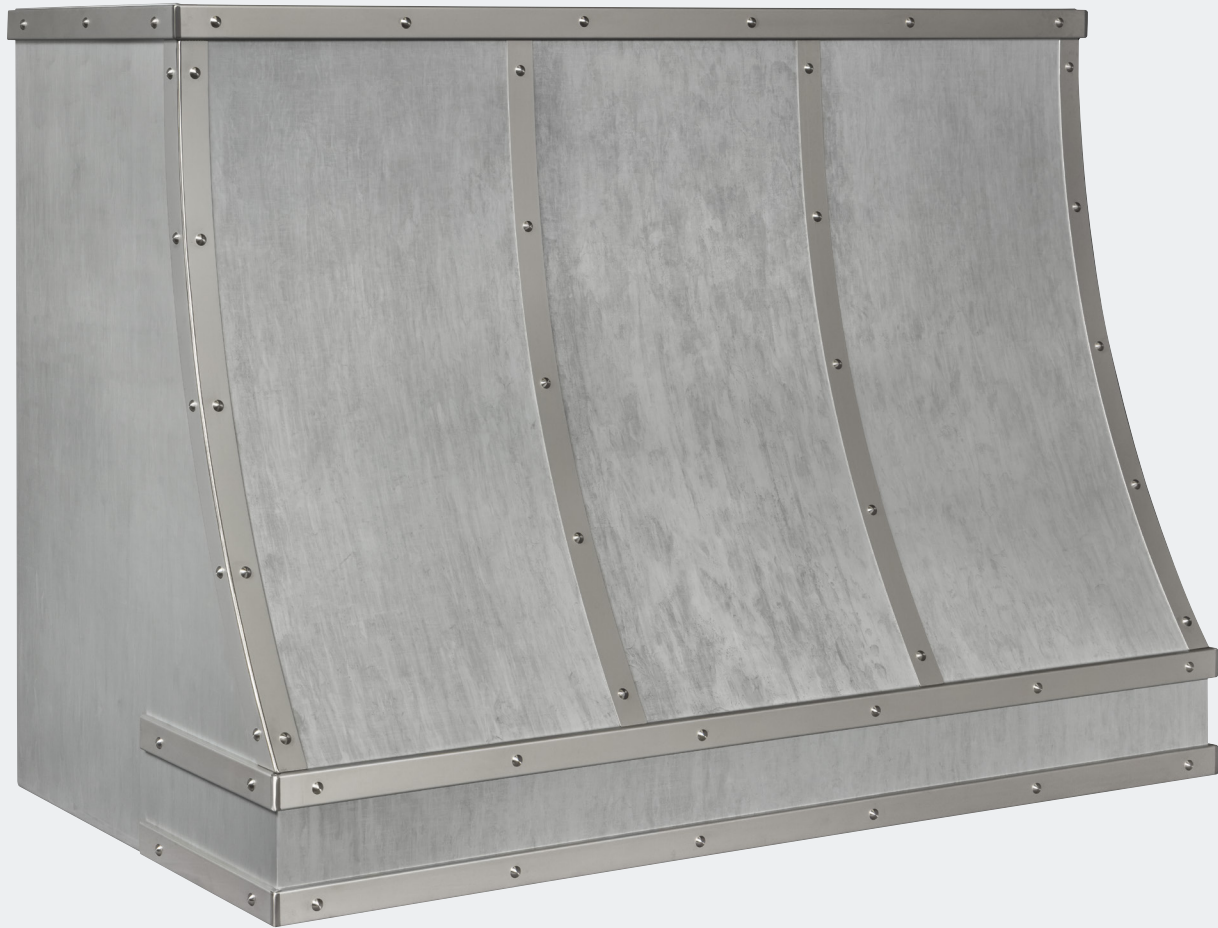

Patina | Slate

Width | 48"

Soper

#1070

Material	Stainless Steel
Patina	Brushed SS (Body) & Brushed Brass (Trim)
Width	48"

Soper

#1087

Material	Zinc
Patina	Shadow
Width	48"