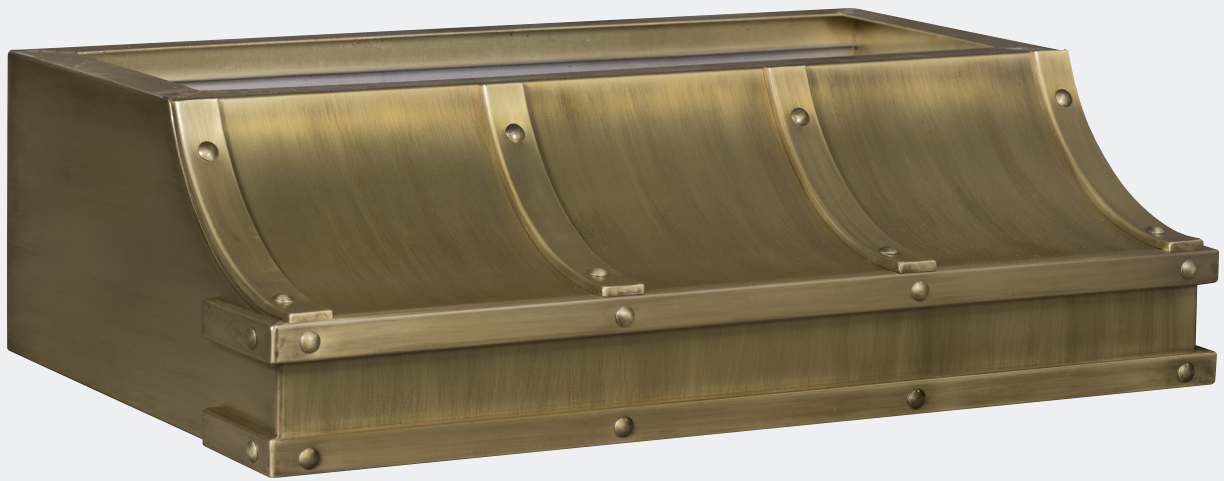

Material	Copper
Patina	Cobblestone
Width	40"

Bosh

#9751

Material	Stainless Steel
Patina	Black SS (Body) & Mirror (Trim)
Width	48"

Breckenridge

#9900

Material	Steel Hood & Brass Trim
Patina	Custom Paint Color (Body) & Mirror (Trim)
Width	48"