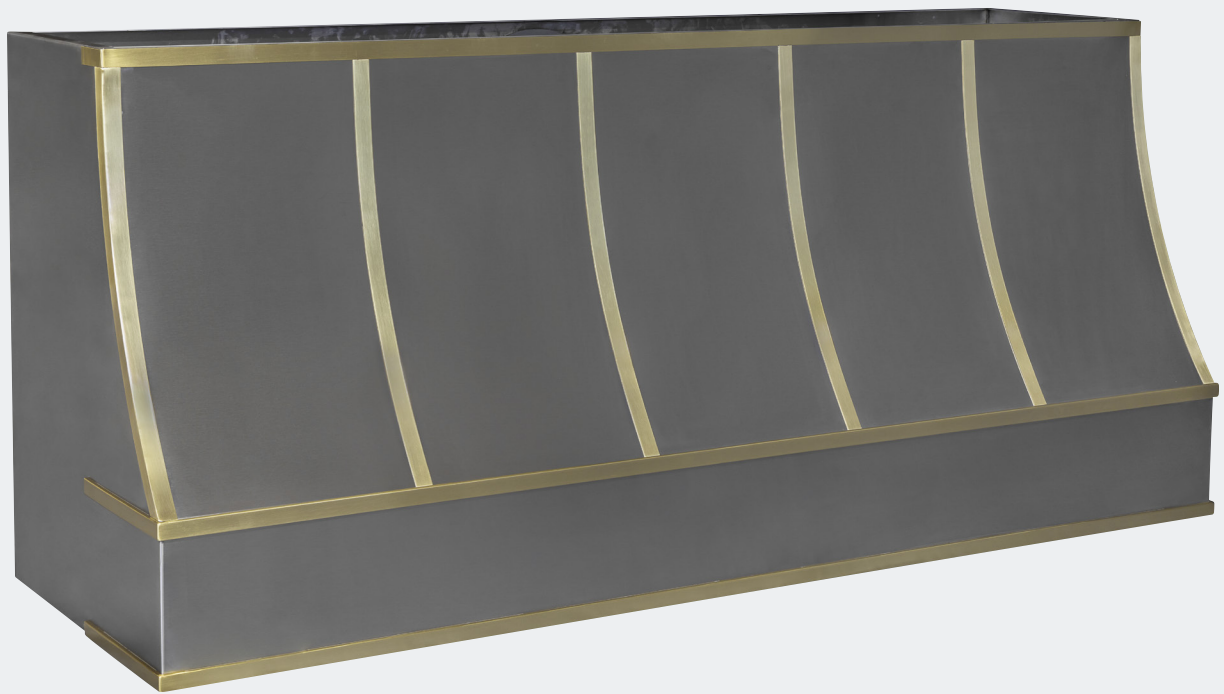

Patina | Slate

Width | 48"

Soper

#1070

Material	Stainless Steel
Patina	Brushed SS (Body) & Brushed Brass (Trim)
Width	48"

Soper

#1087

Material	Zinc
Patina	Shadow
Width	48"