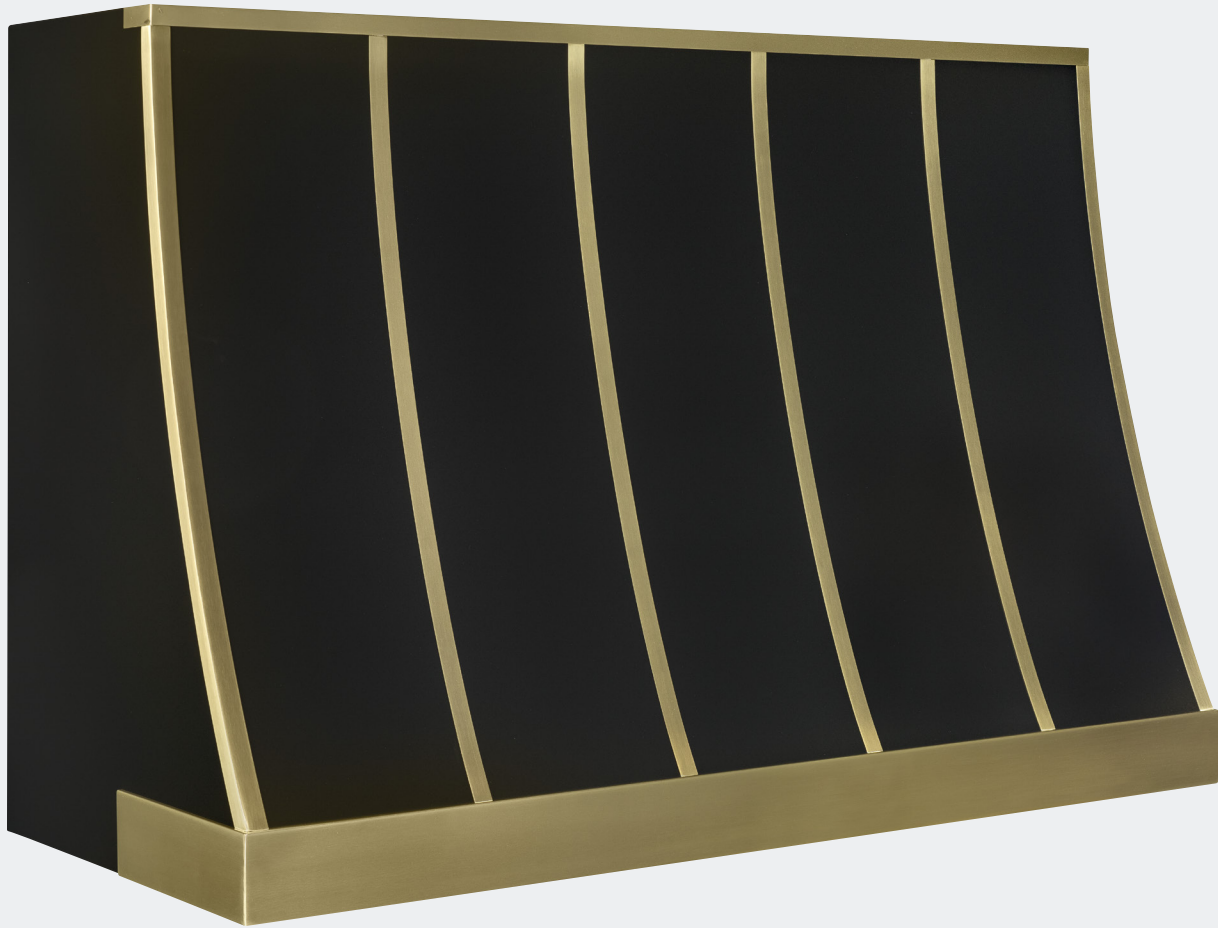

Material	Stainless Steel Hood & Brass Trim
Patina	Brushed SS (Body) & Brushed (Trim)
Width	48"

Penliwinky

#2220

Material	Zinc
Patina	Slate
Width	53"

Pike

#8747

Material	Stainless Steel Hood & Brass Trim
Patina	Brushed SS (Body) & Brushed Brass (Trim)
Width	77"