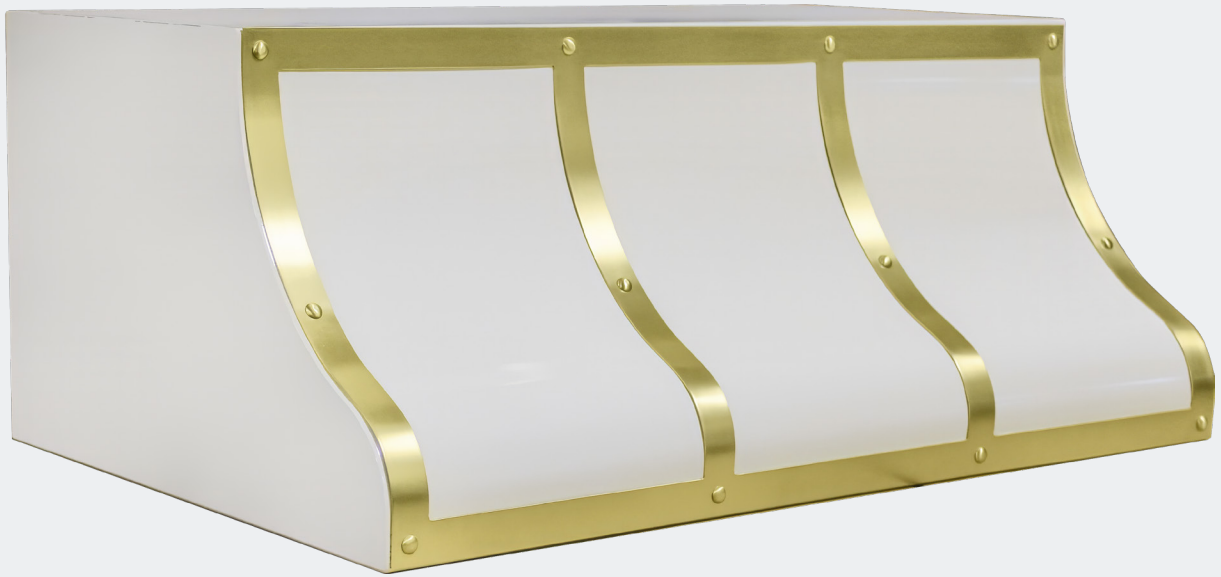

Farmhouse

#1413

Material	Stainless Steel
Patina	Powder Coat (Body) & Trim Kit
Width	30"