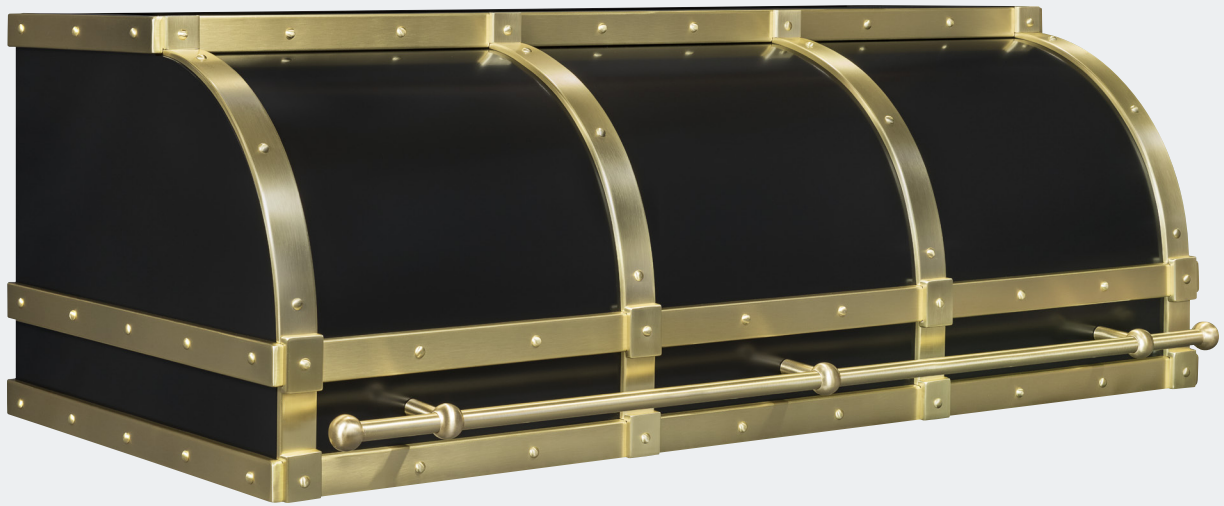

Material	Zinc Hood, Brass Crown & Trim
Patina	Flint (Body) & Chestnut (Trim)
Width	48"

CONVEX

Convex

The convex style incorporates straight lines and protruding arches to create its signature look.

Chesterton