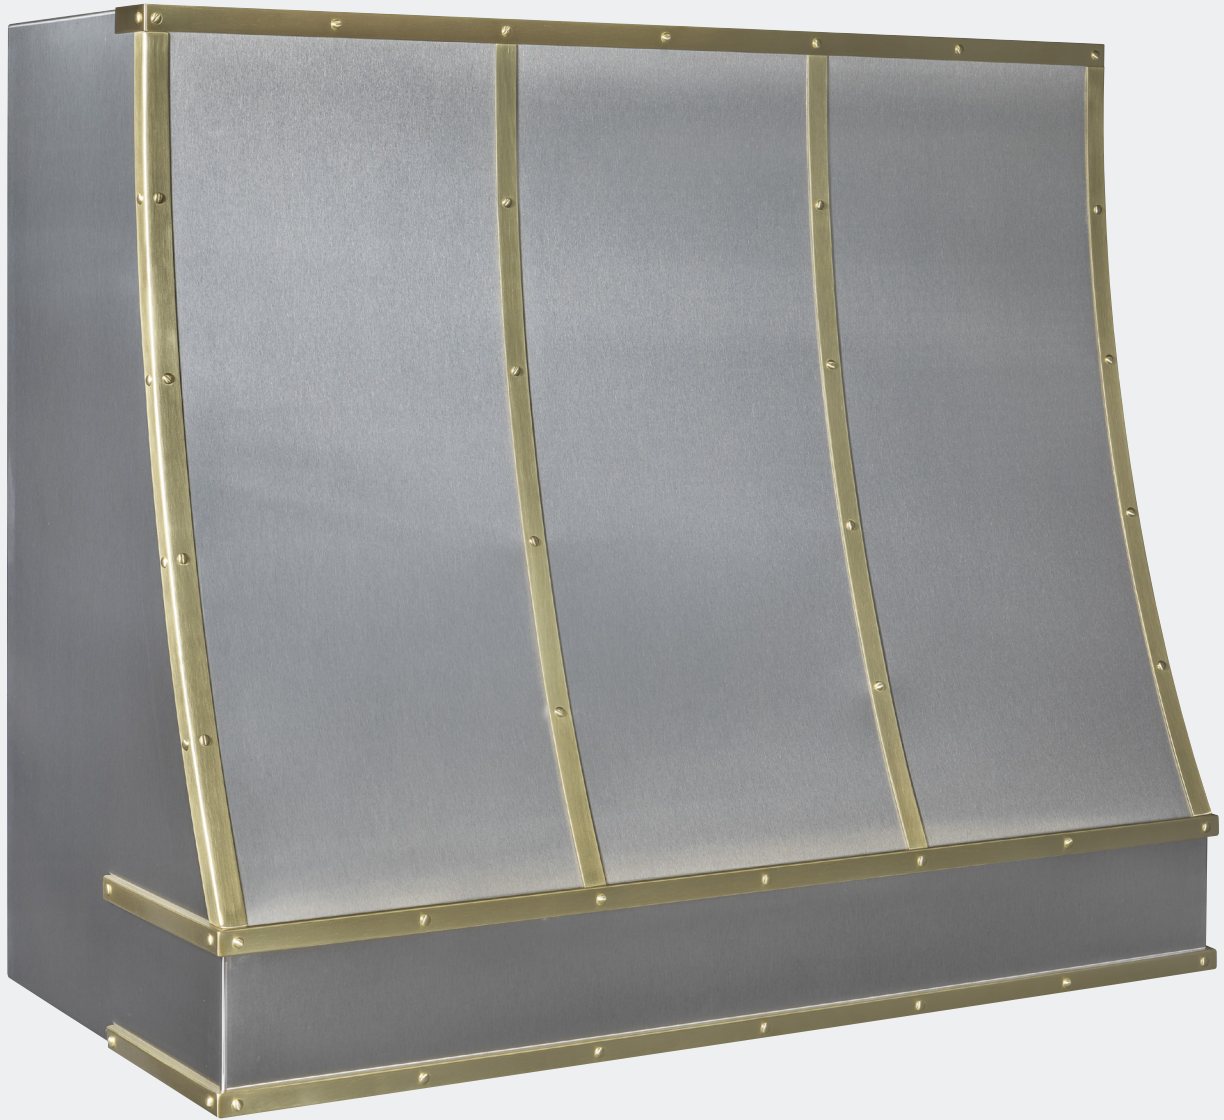

Soper

#1070

Material	Stainless Steel
Patina	Brushed SS (Body) & Brushed Brass (Trim)
Width	48"