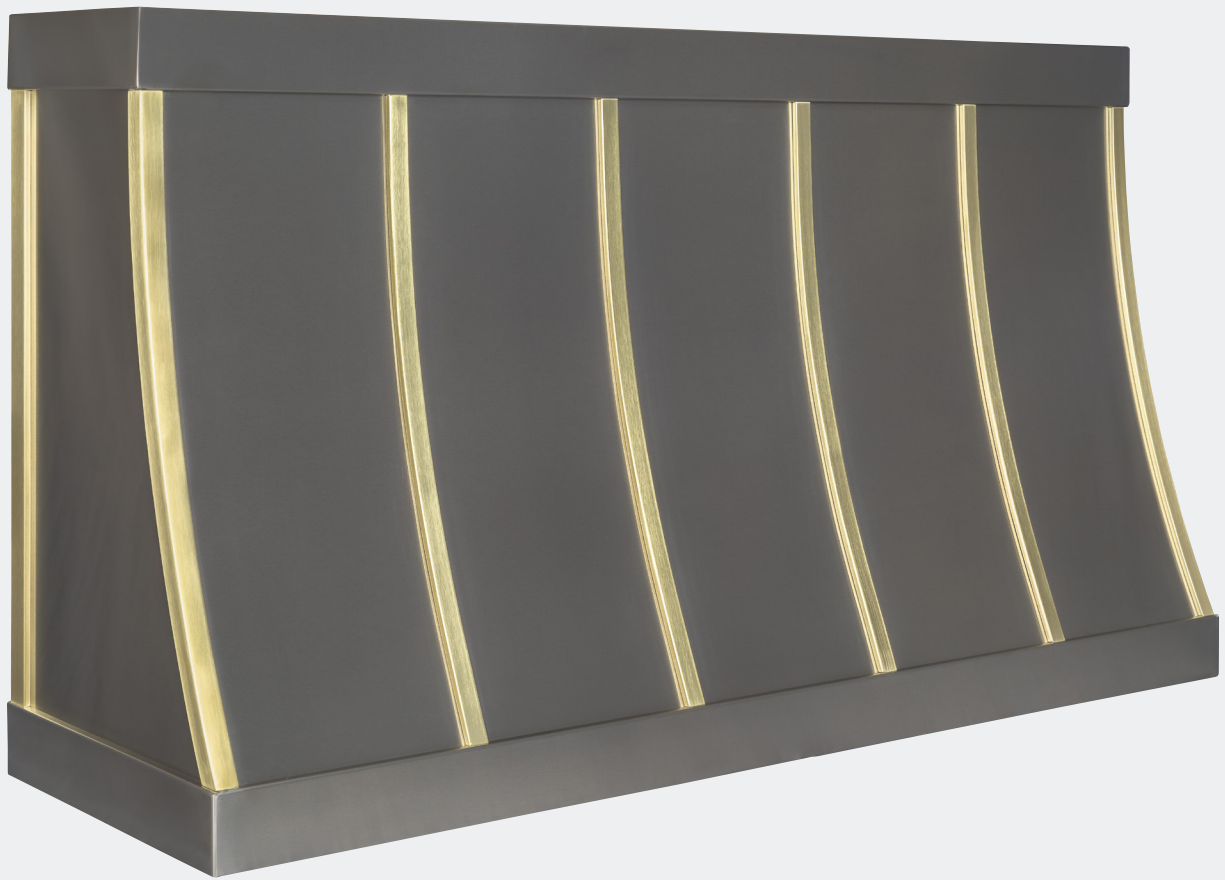

Pike

#8747

Material	Stainless Steel Hood & Brass Trim
Patina	Brushed SS (Body) & Brushed Brass (Trim)
Width	77"