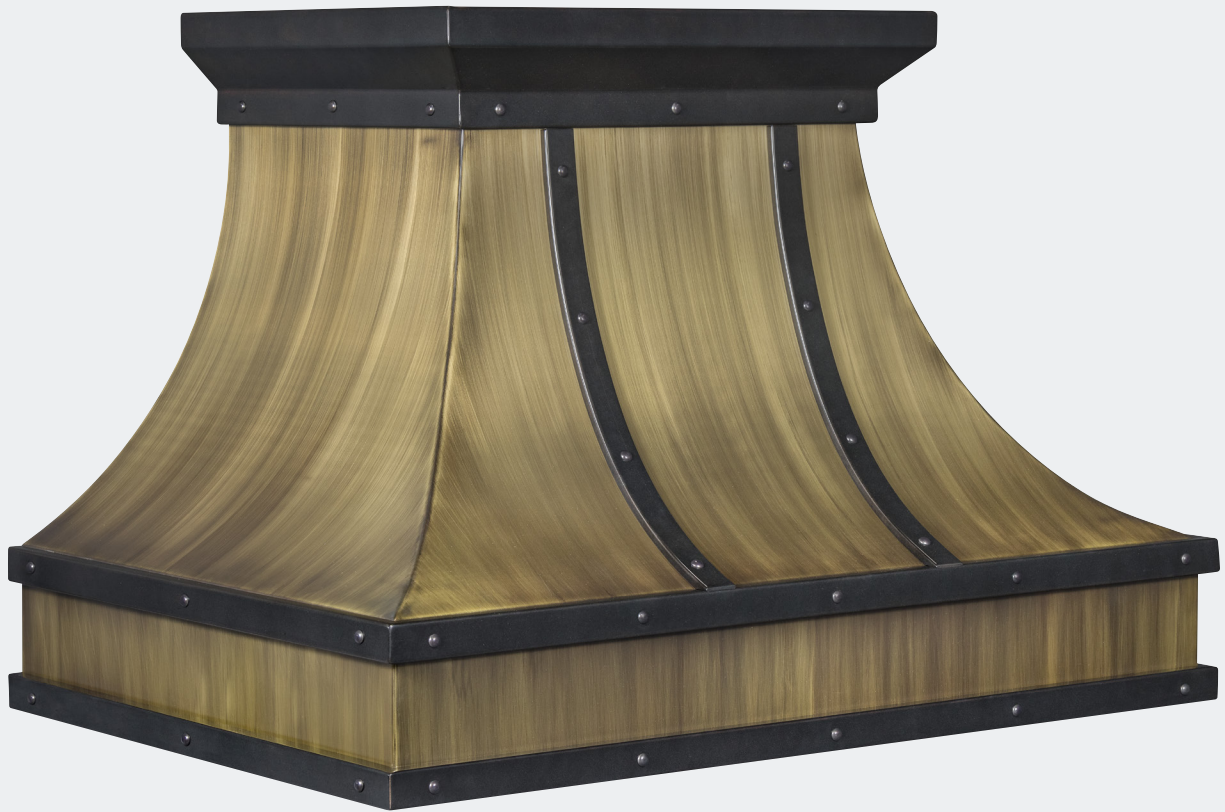

Dry Creek

#3107

Material	Brass Hood with Stainless Trim & Crown
Patina	Chestnut (Body) & Leather Black (Trim & Crown)
Width	36"