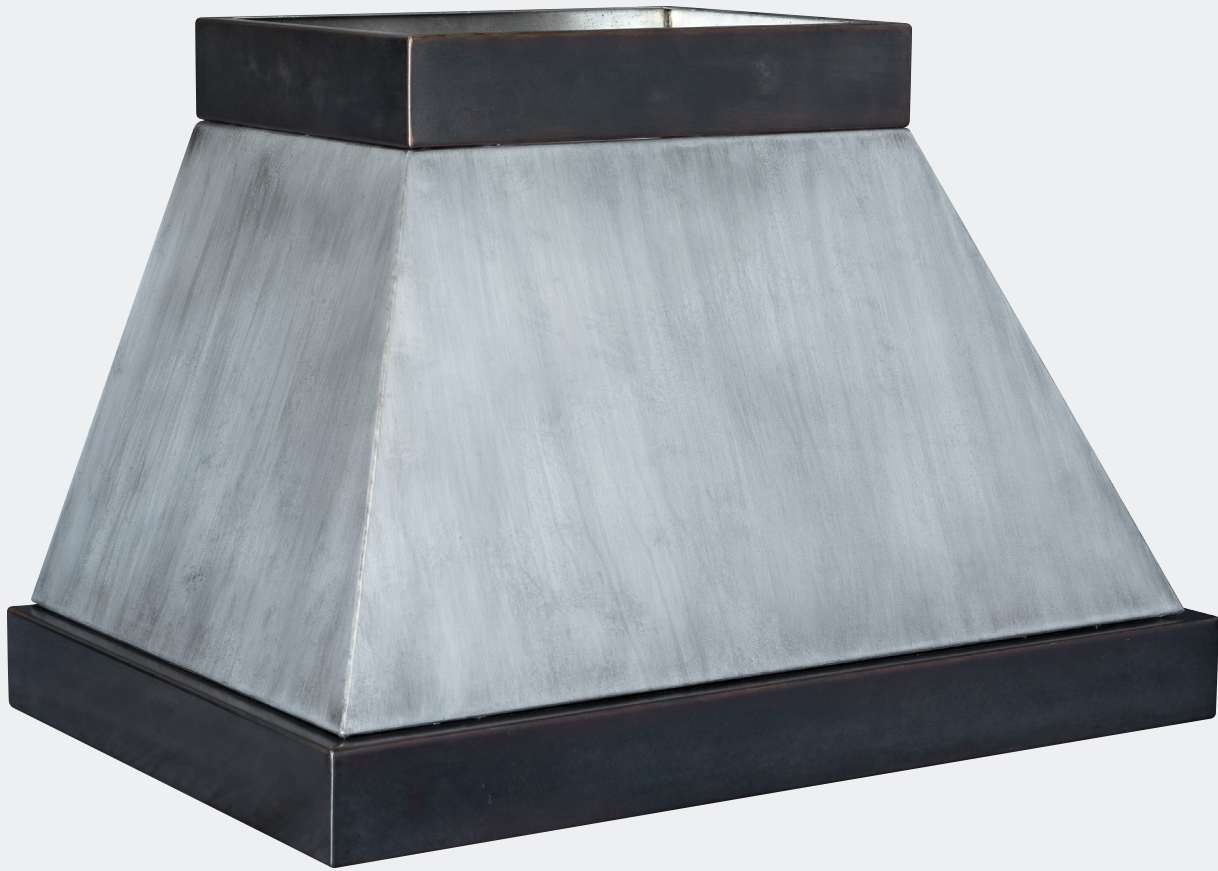

Fairhurst

#2789

Material	Zinc Hood & Stainless Trim
Patina	Flint (Body) & Leather Black (Trim)
Width	30"