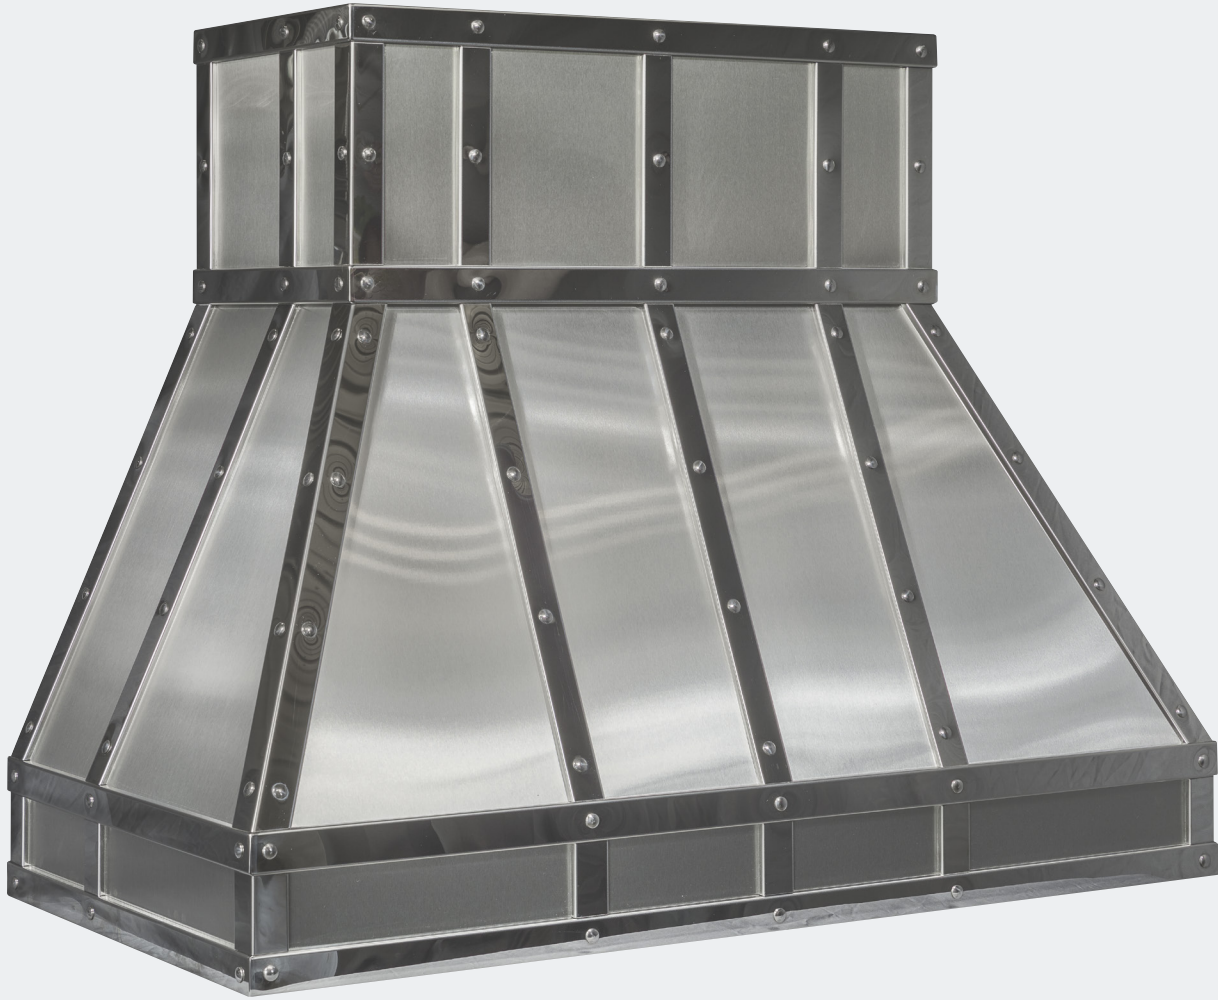

Mackin

#5616

Material	Stainless Steel Hood & Zinc Trim
Patina	Leather Black (Body) & Flint (Trim)
Width	60"

Mckenzie I

#2304

Material	Zinc Hood with Stainless Steel Trim & Rosettes
Patina	Custom Aged Zinc(Body) & Mirror (Trim)
Width	96"