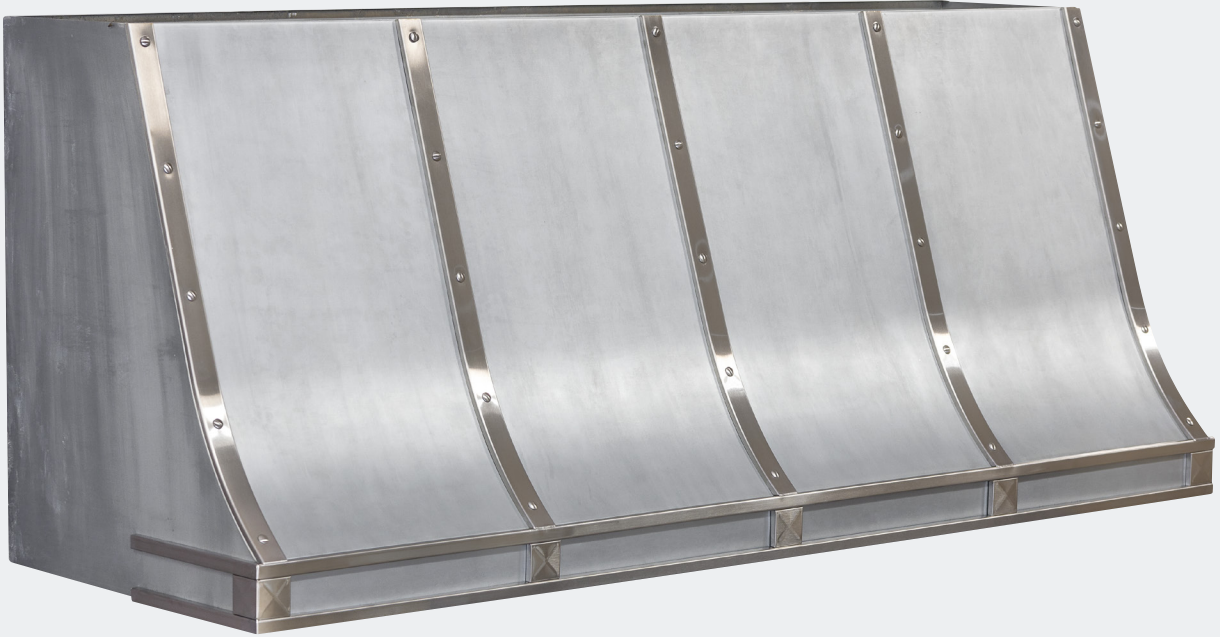

Mckenzie II

#8492

Material	Zinc Hood & Stainless Steel Trim
Patina	Shadow (Body) & Natural Stainless (Trim)
Width	72"